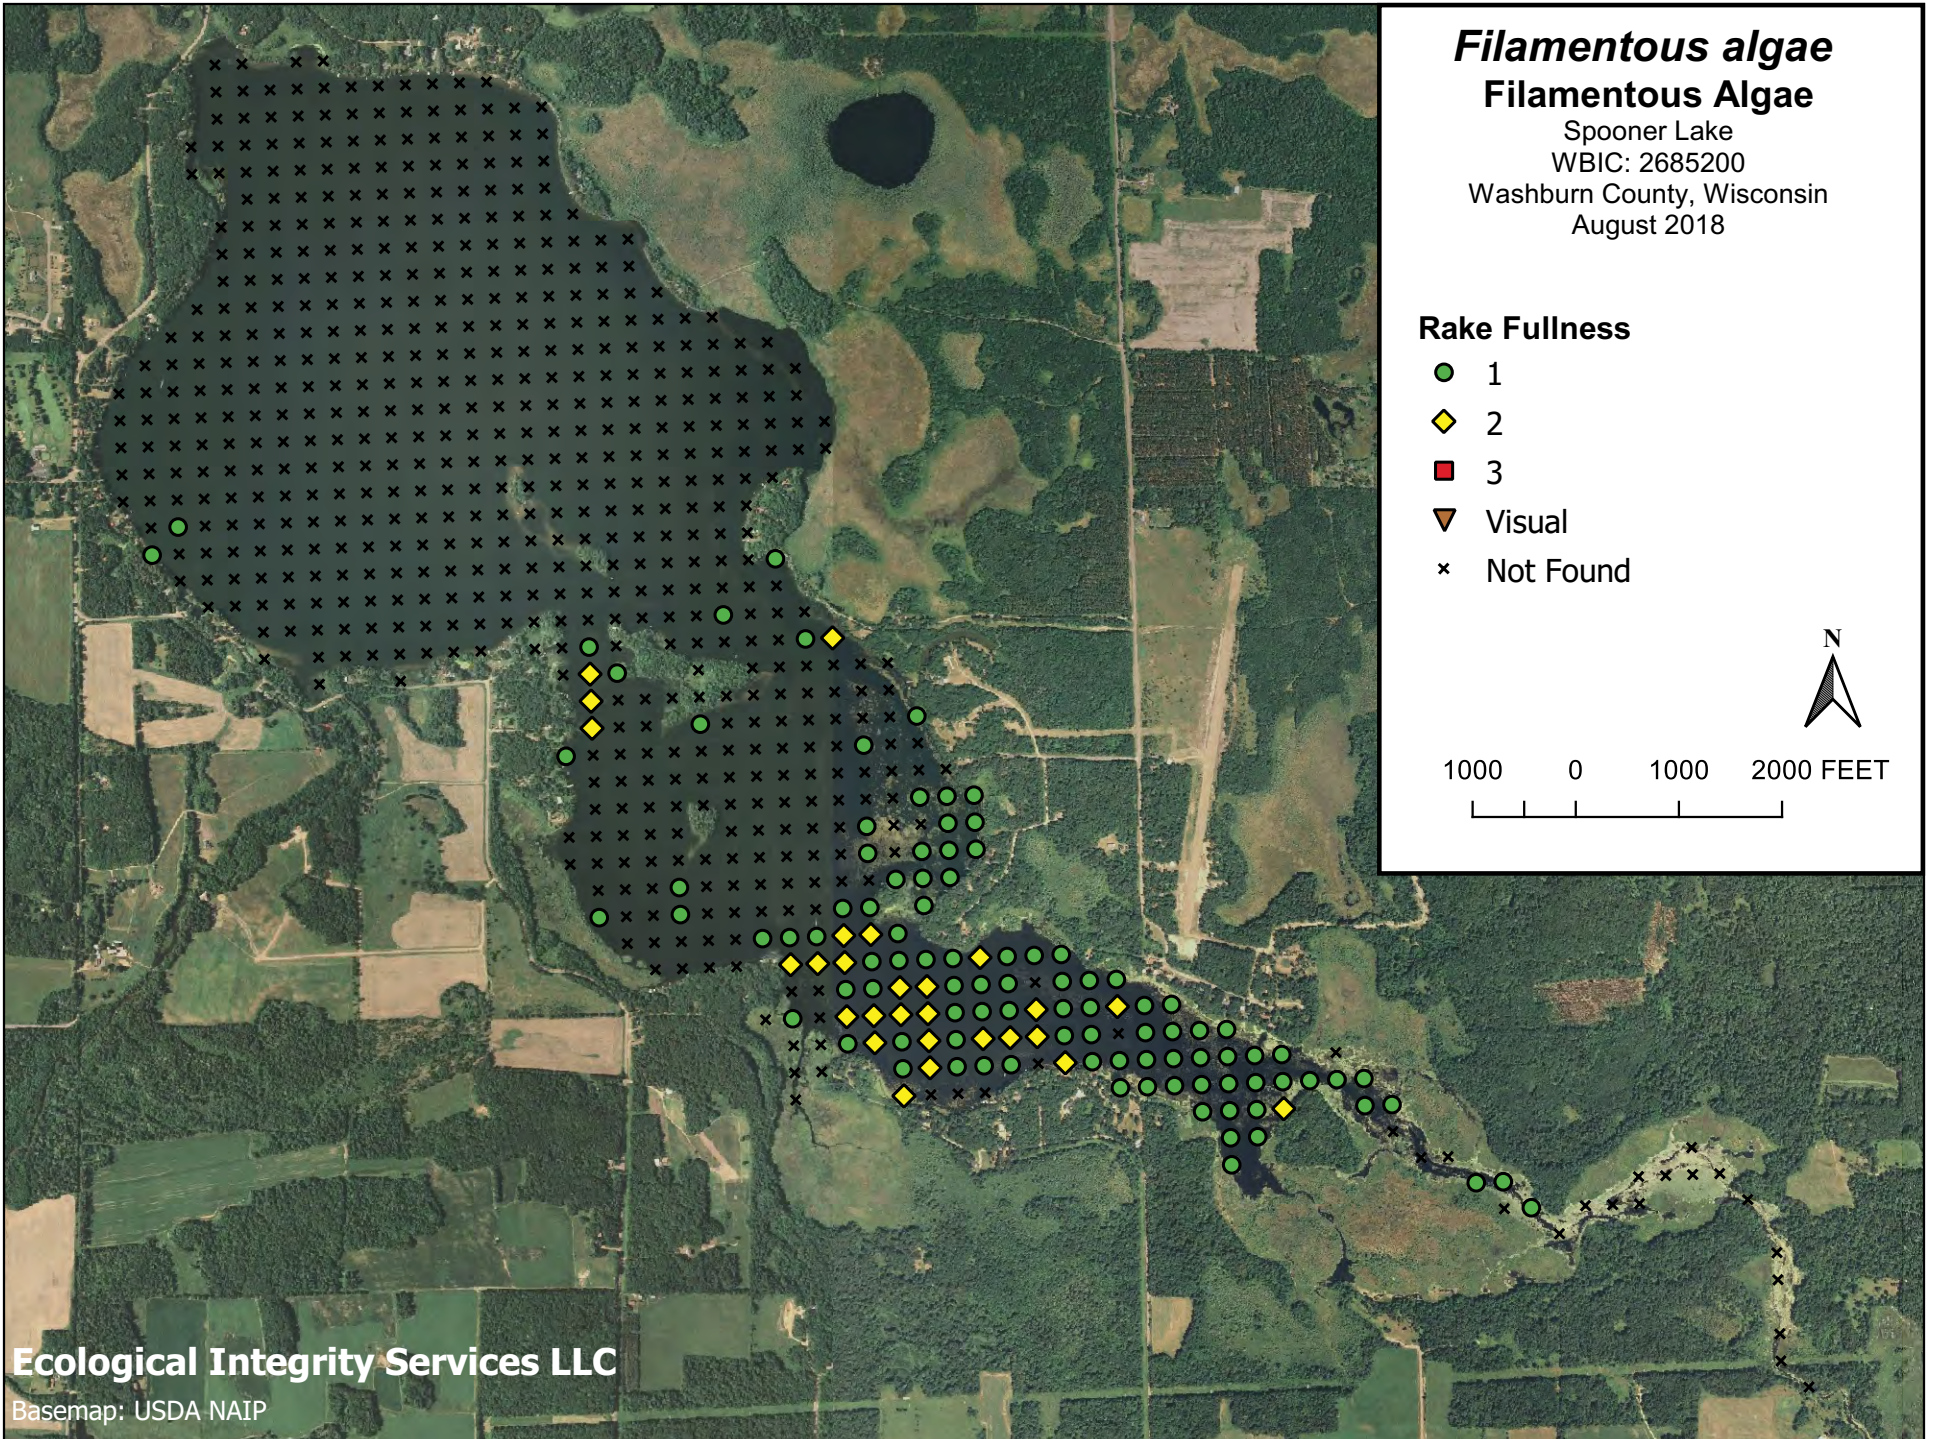

Washburn County, Wisconsin

August 2018

Rake Fullness

- 1
- ◆ 2
- 3
- ▼ Visual
- × Not Found

1000 0 1000 2000 FEET

Ecological Integrity Services LLC

Basemap: USDA NAIP

Freshwater sponge

Freshwater Sponge

Spoooner Lake
WBIC: 2685200
Washburn County, Wisconsin
August 2018

Rake Fullness

- 1
- ◆ 2
- 3
- ▼ Visual
- × Not Found

Heteranthera dubia

Water Star-grass

Spooener Lake

WBIC: 2685200

Washburn County, Wisconsin

August 2018

Rake Fullness

- 1
- ◆ 2
- 3
- ▼ Visual
- × Not Found

1000 0 1000 2000 FEET

Ecological Integrity Services LLC

Basemap: USDA NAIP

Isoetes echinospora
Spiny-spored Quillwort