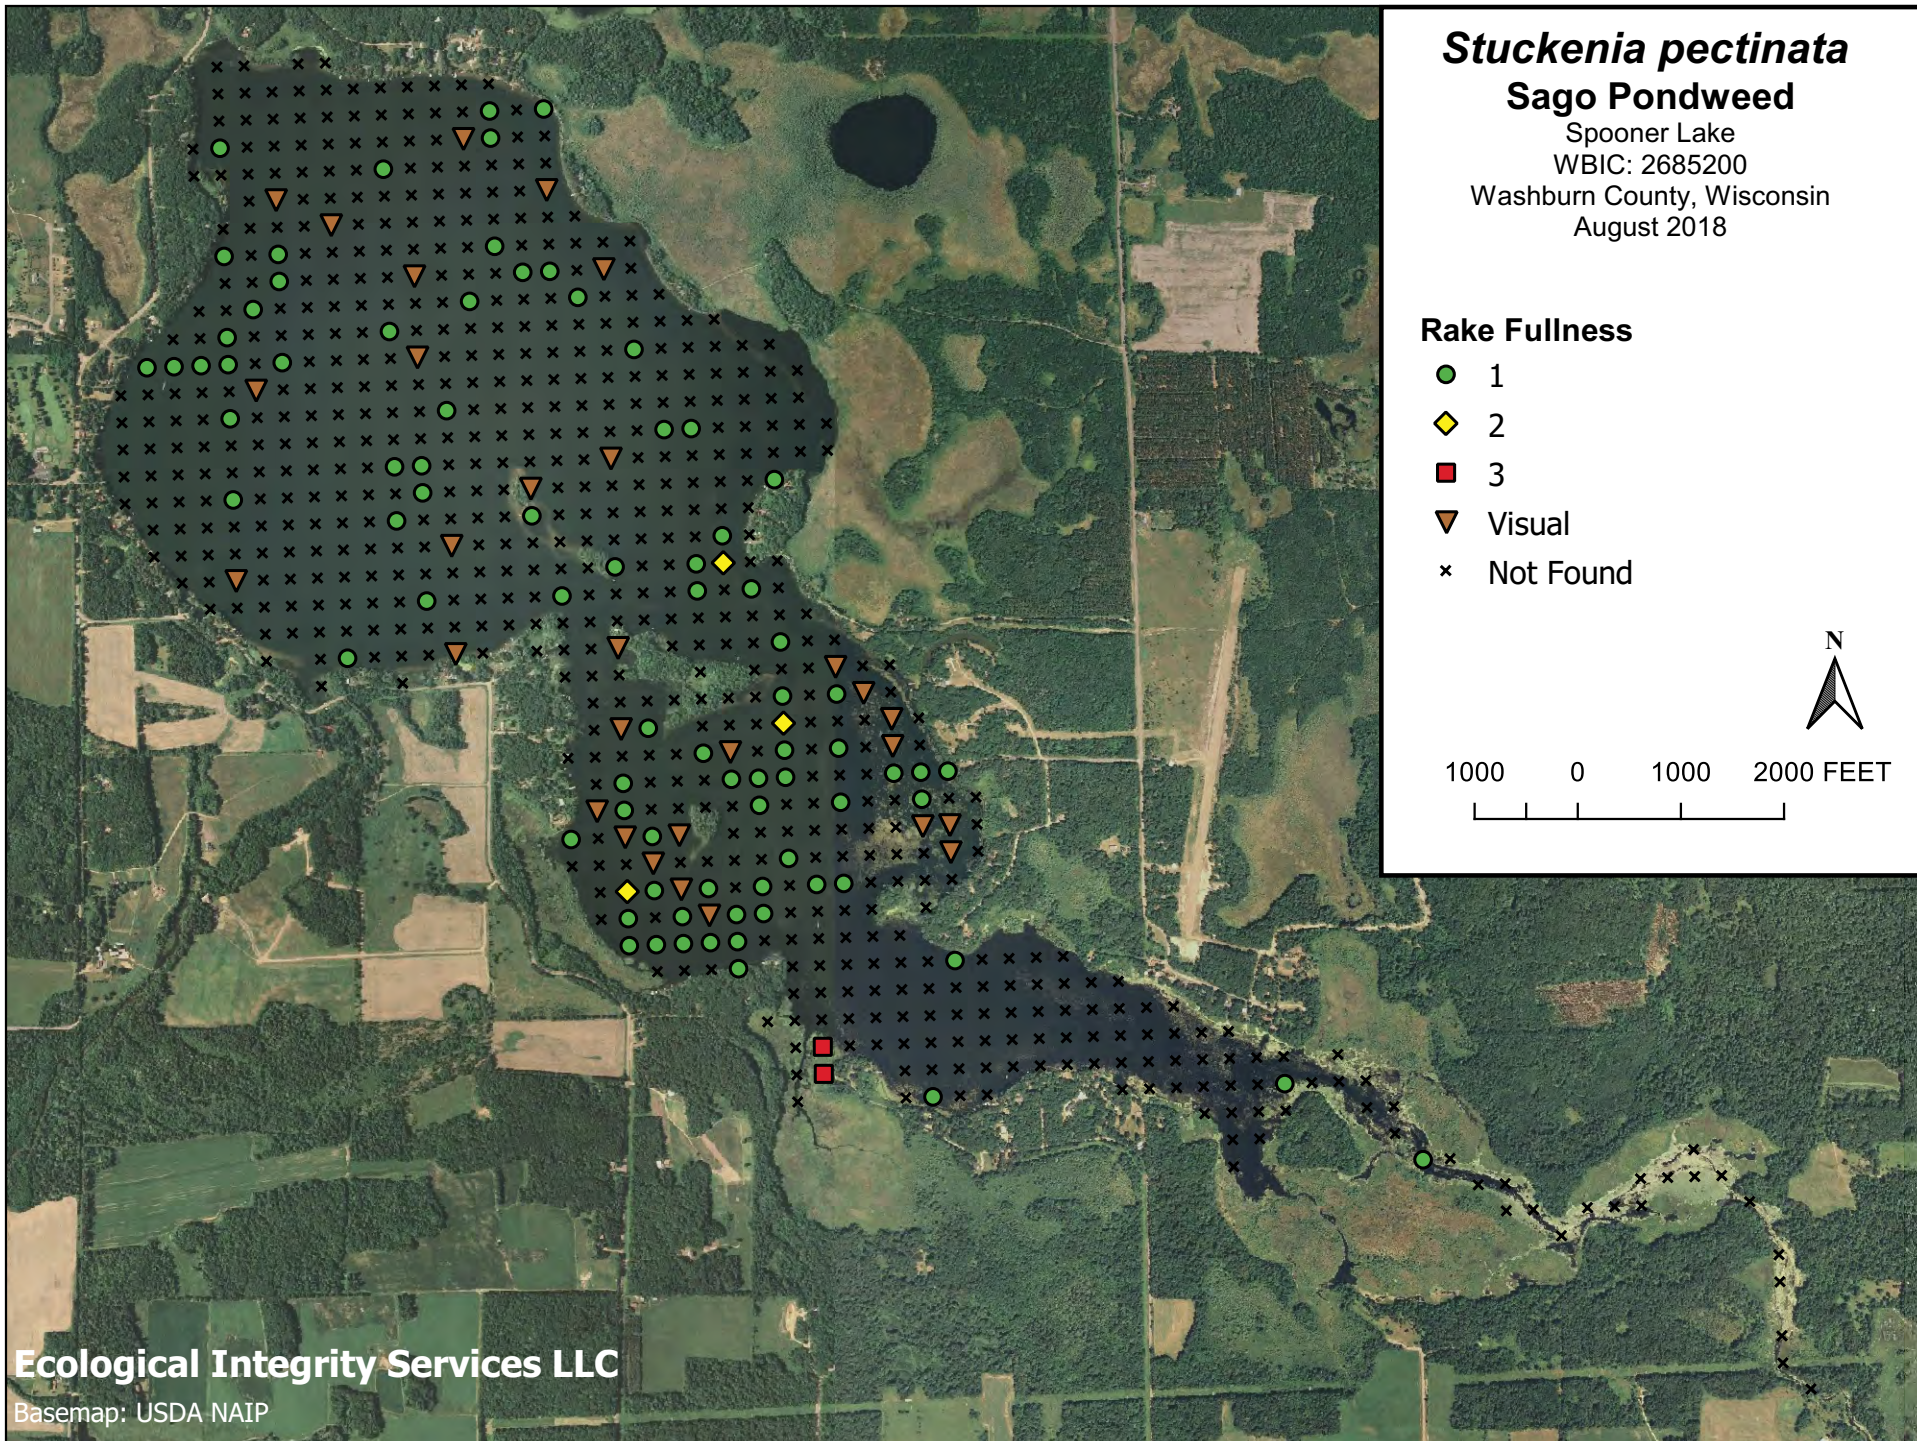

- 1
- ◆ 2
- 3
- ▼ Visual
- × Not Found

1000 0 1000 2000 FEET

Ecological Integrity Services LLC

Basemap: USDA NAIP

Typha angustifolia Narrow-leaved Cattail

Spoooner Lake
WBIC: 2685200
Washburn County, Wisconsin
August 2018