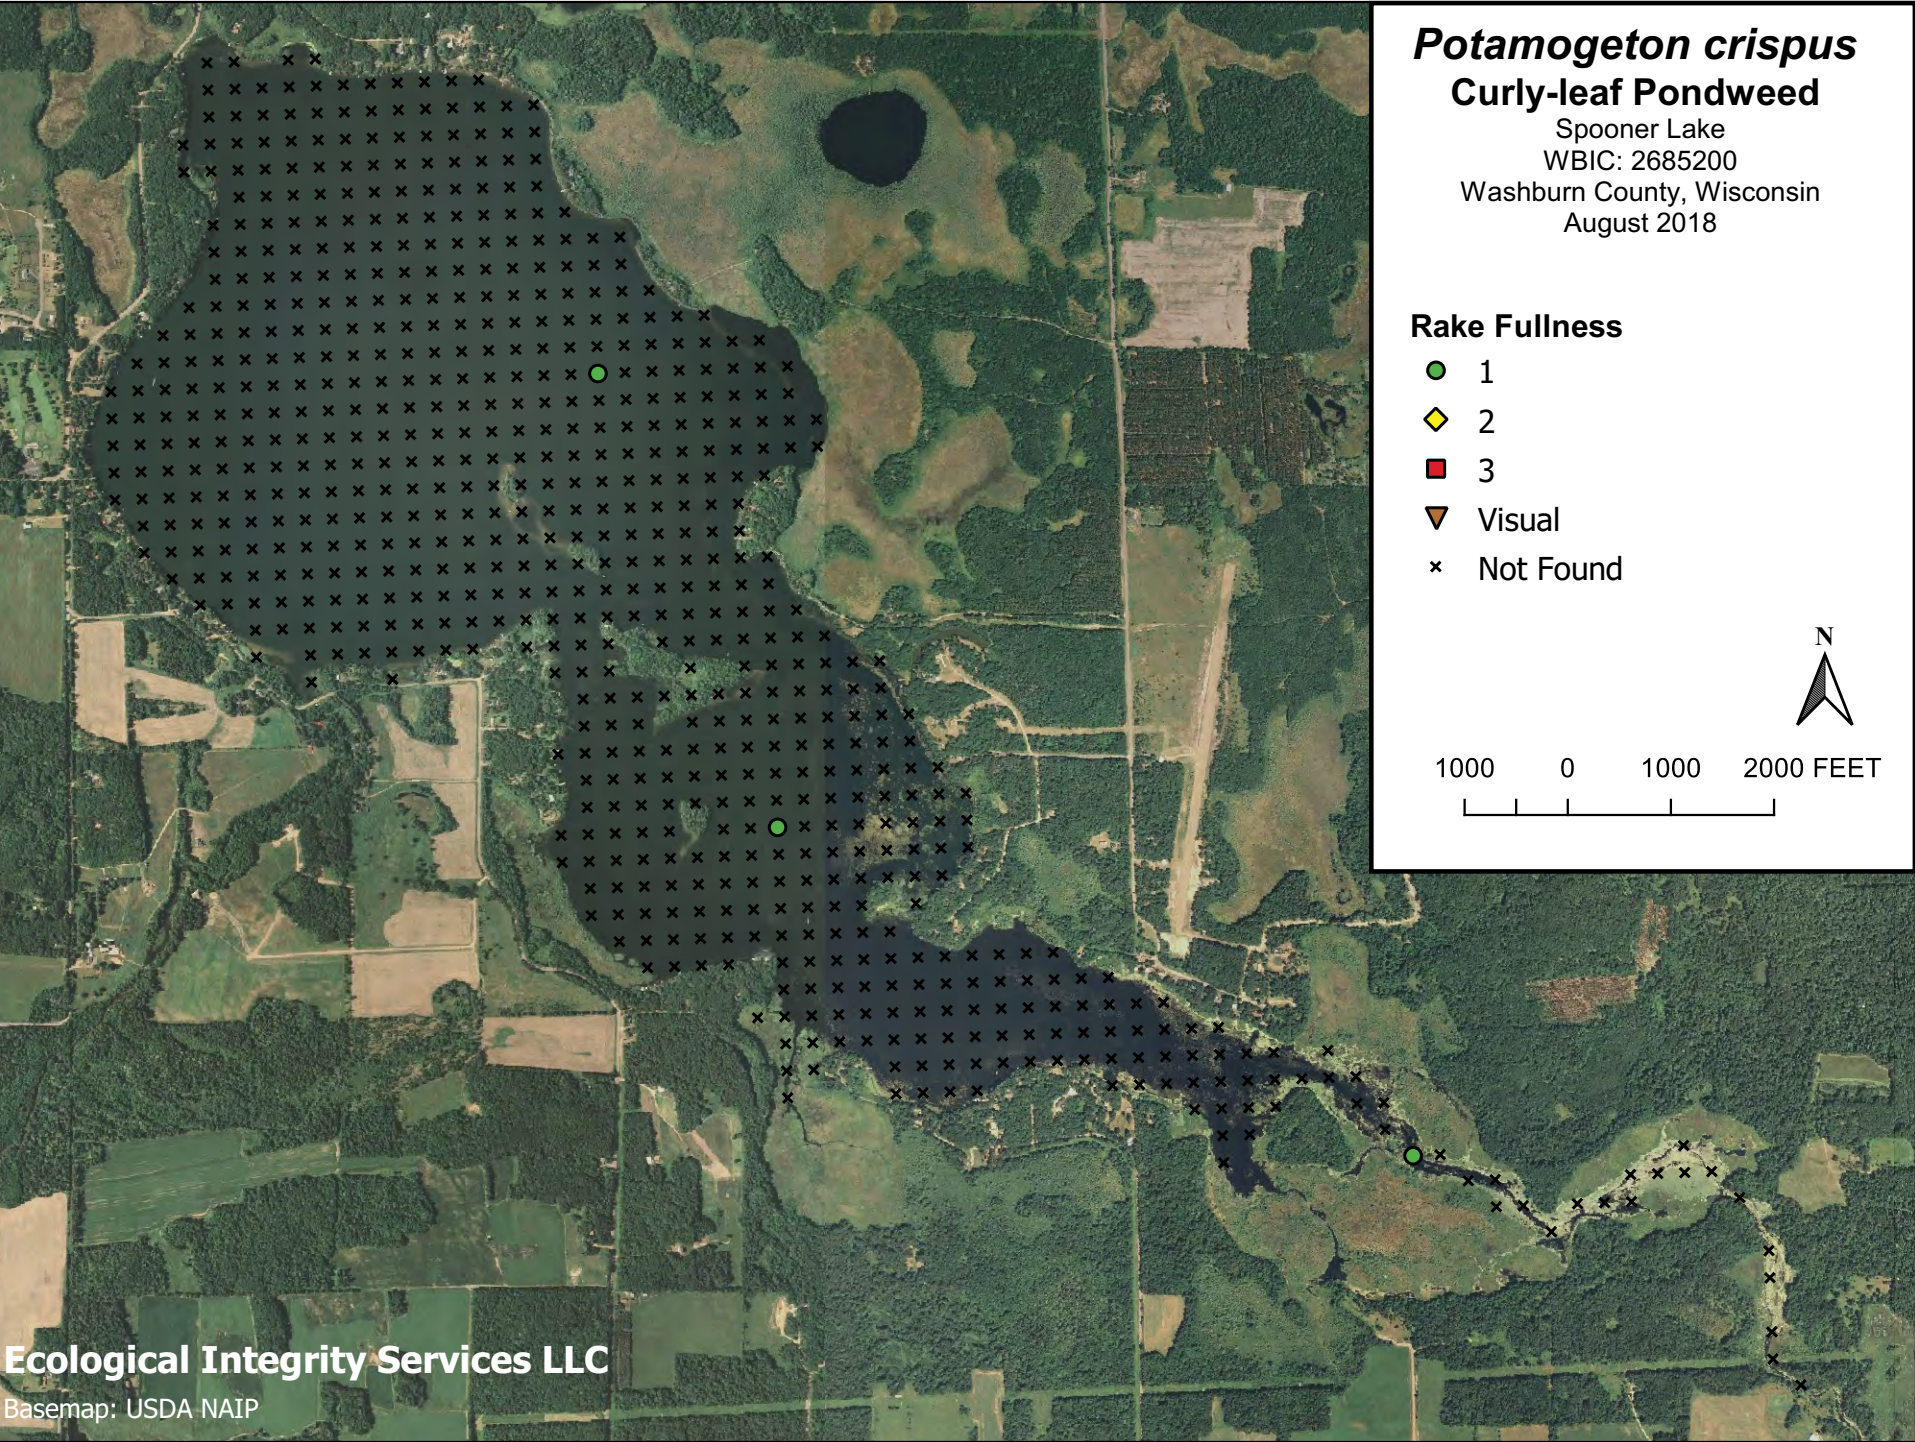

Potamogeton crispus
Curly-leaf Pondweed

Spoooner Lake
WBIC: 2685200
Washburn County, Wisconsin
June 2018

Rake Fullness

- 1
- ◆ 2
- 3
- ▼ Visual
- × Not Found

Ecological Integrity Services LLC

Basemap: USDA NAIP

Potamogeton crispus

Curly-leaf Pondweed

Spoooner Lake
WBIC: 2685200
Washburn County, Wisconsin
August 2018

Rake Fullness

- 1
- ◆ 2
- 3
- ▼ Visual
- × Not Found

Ecological Integrity Services LLC

Basemap: USDA NAIP

Bidens beckii Water Marigold

Spoooner Lake
WBIC: 2685200
Washburn County, Wisconsin
August 2018

Rake Fullness

- 1
- ◆ 2
- 3
- ▼ Visual
- × Not Found

Ecological Integrity Services LLC

Basemap: USDA NAIP

Carex comosa
Bottle Brush Sedge
Spooner Lake
WBIC: 2685200
Washburn County, Wisconsin
August 2018

Rake Fullness

- 1
- ◆ 2
- 3
- ▼ Visual
- × Not Found

1000 0 1000 2000 FEET

Ecological Integrity Services LLC

Basemap: USDA NAIP

Ceratophyllum demersum

Coontail

Spoooner Lake