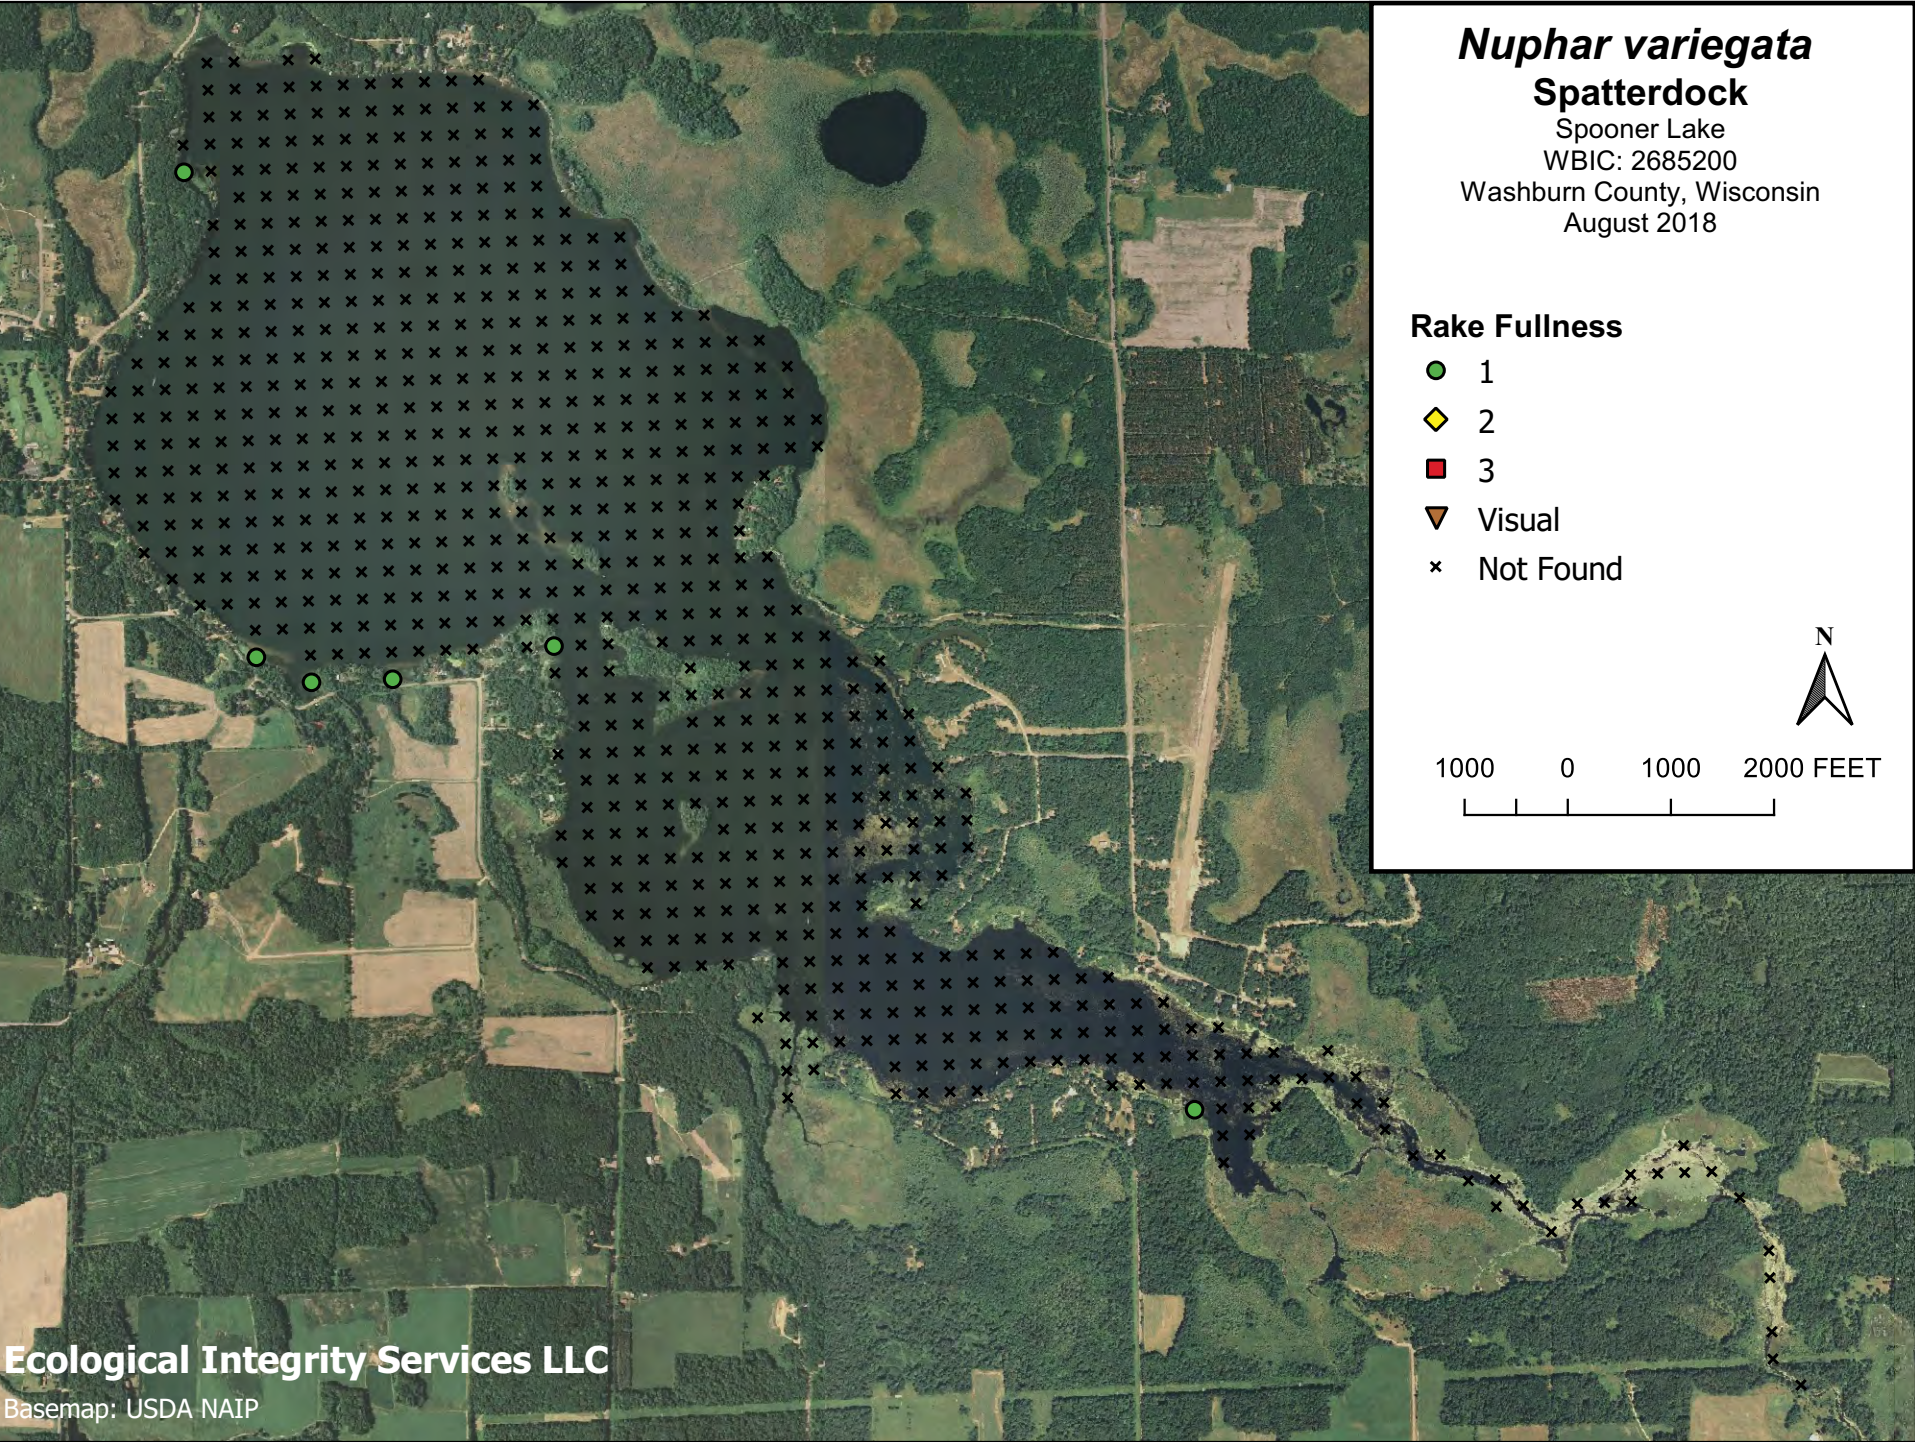

Nuphar variegata

Spatterdock

Spooener Lake

WBIC: 2685200

Washburn County, Wisconsin

August 2018

Rake Fullness

- 1
- 2
- 3
- ▼ Visual
- × Not Found

Ecological Integrity Services LLC

Basemap: USDA NAIP