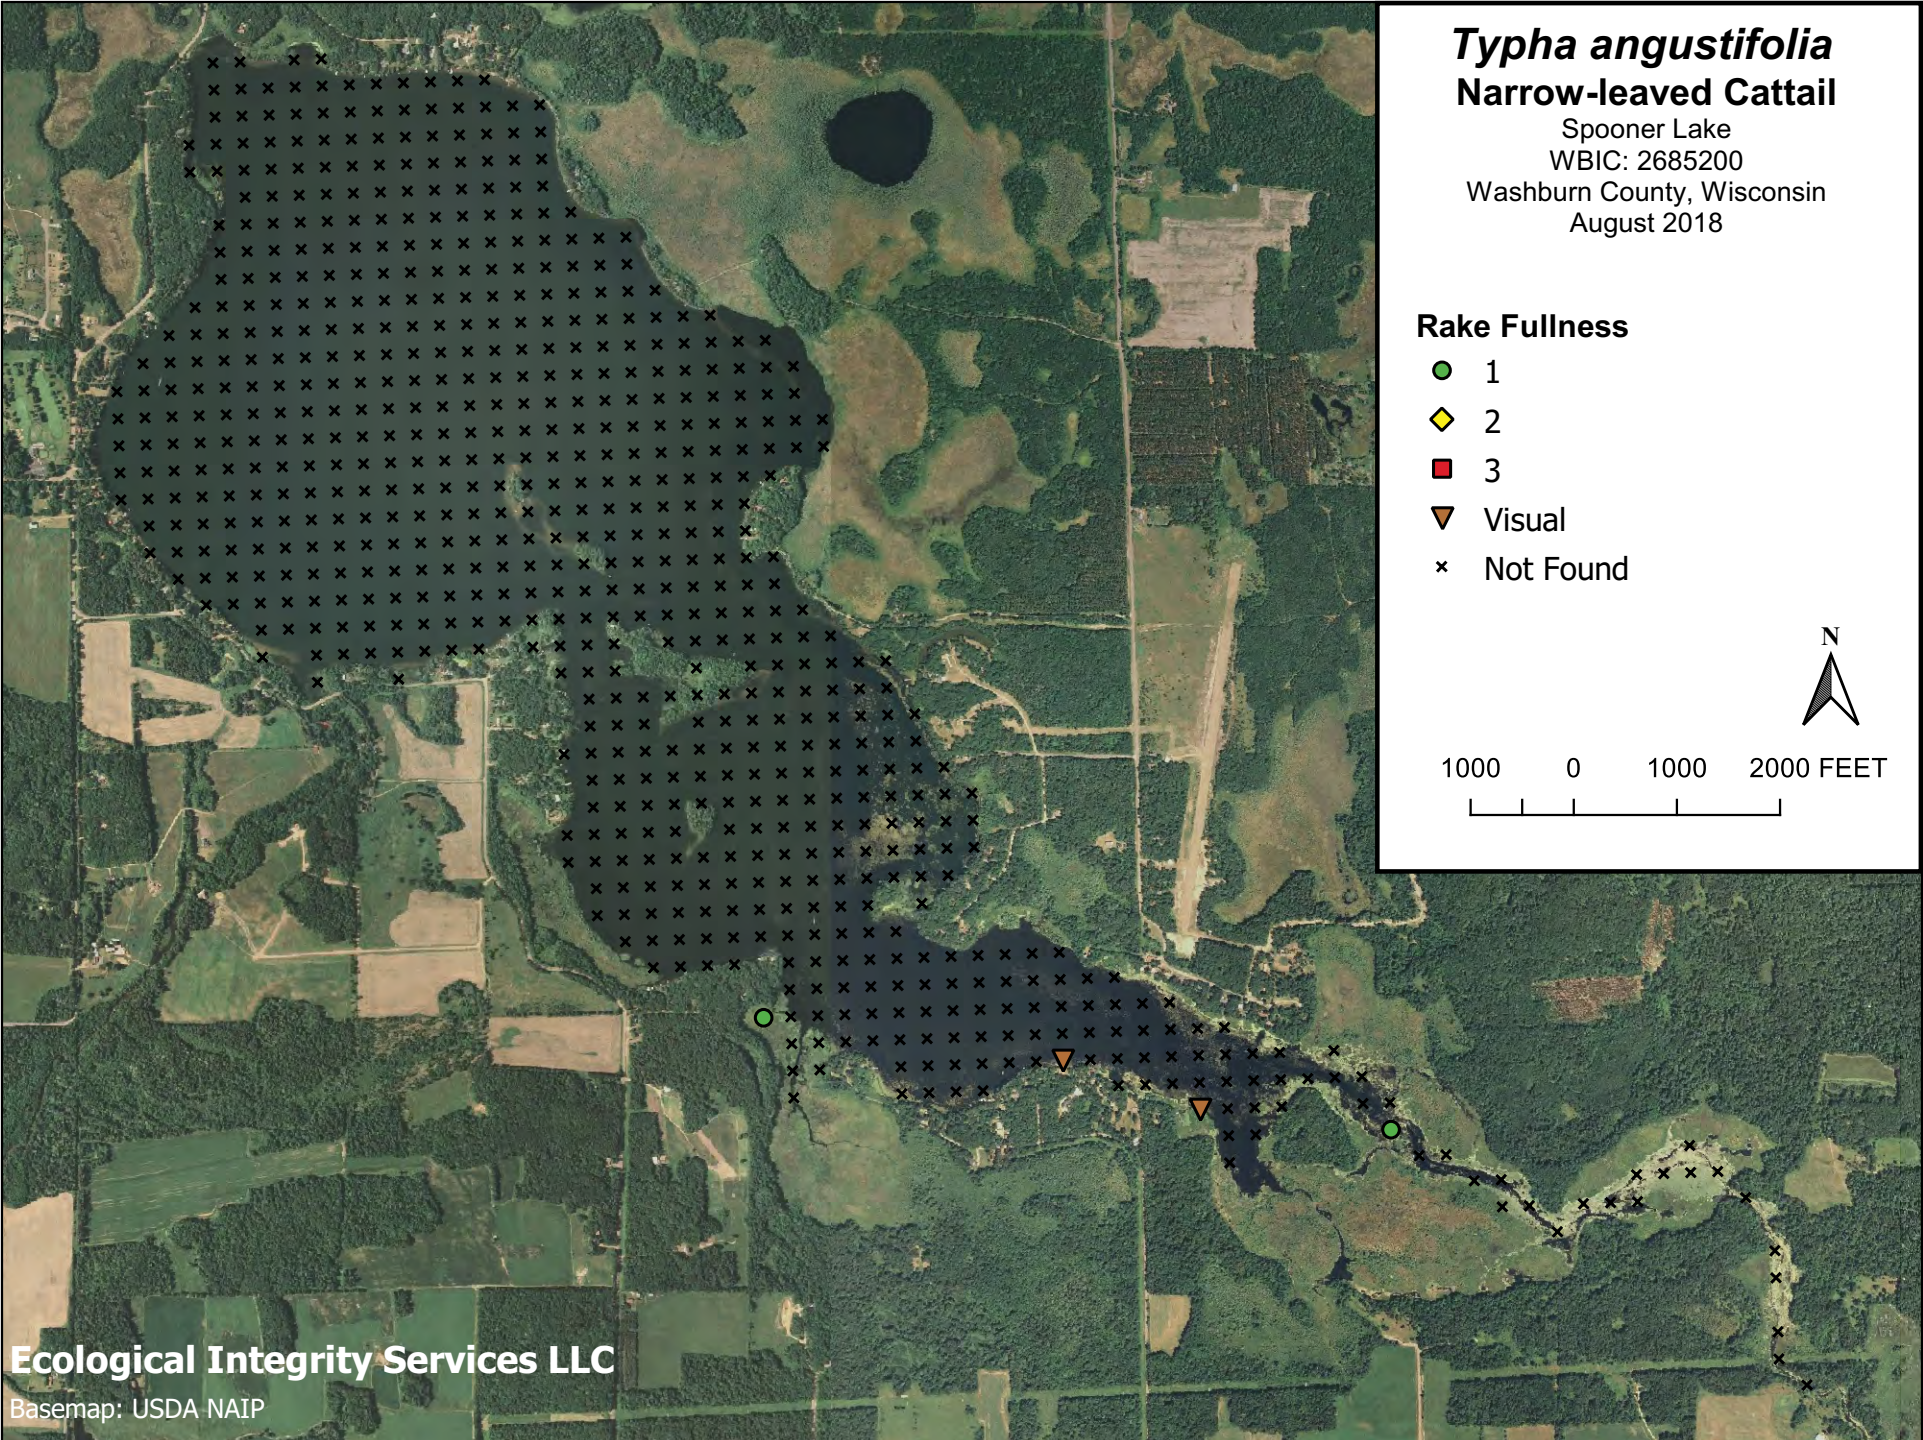

Rake Fullness

- 1
- ◆ 2
- 3
- ▼ Visual
- × Not Found

1000 0 1000 2000 FEET

Ecological Integrity Services LLC

Basemap: USDA NAIP

Typha latifolia
Broad-leaved Cattail
Spooner Lake
WBIC: 2685200
Washburn County, Wisconsin
August 2018