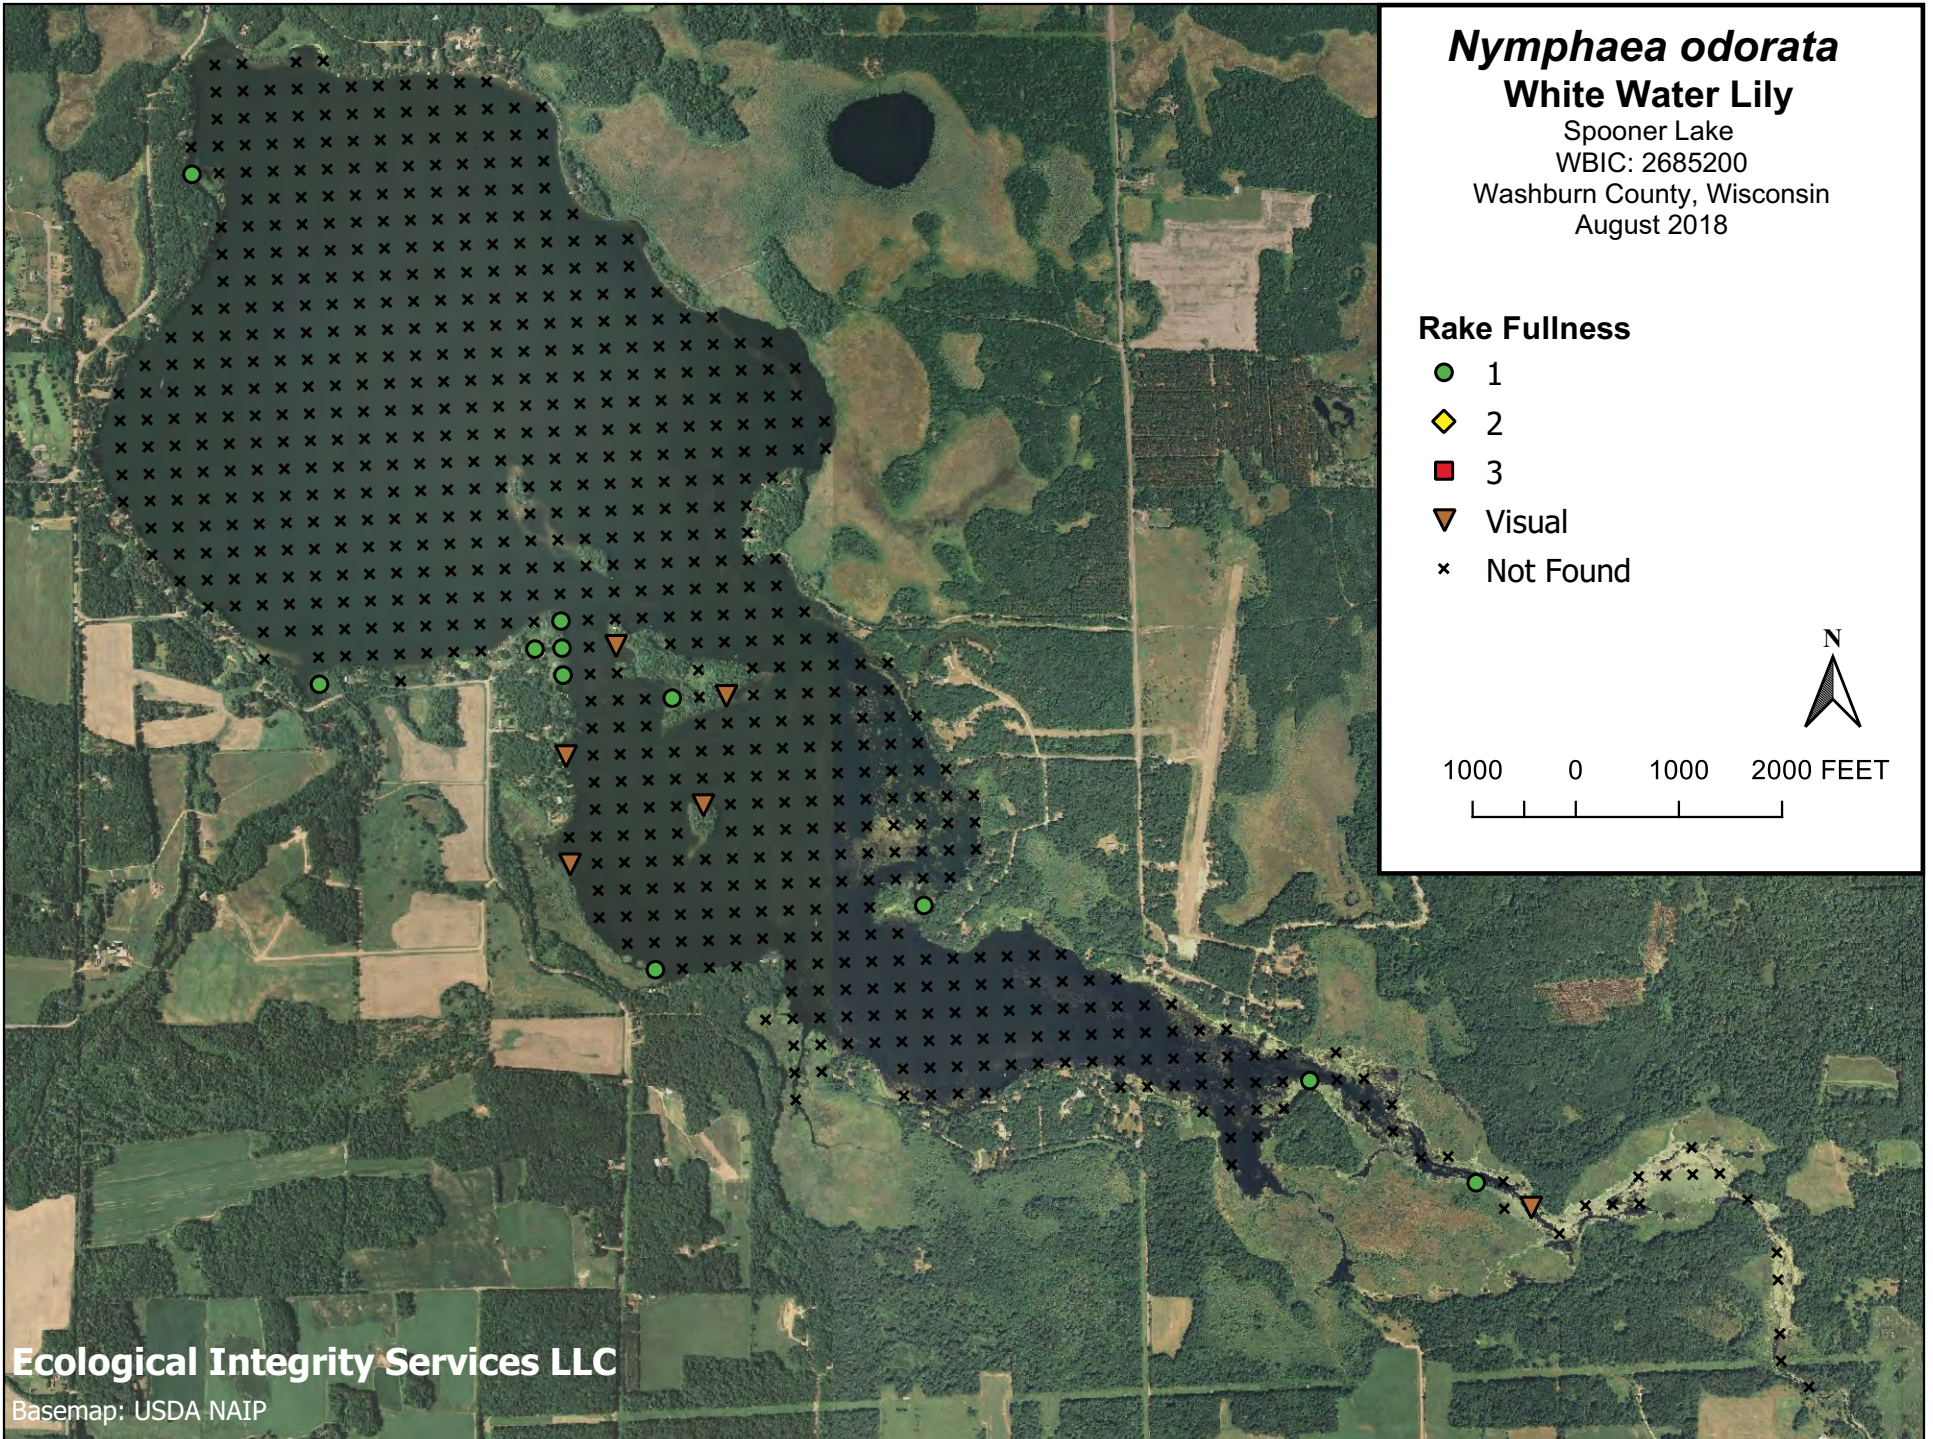

Rake Fullness

- 1
- ◆ 2
- 3
- ▼ Visual
- × Not Found

1000 0 1000 2000 FEET

Ecological Integrity Services LLC

Basemap: USDA NAIP

Pontederia cordata
Pickerelweed
Spooner Lake
WBIC: 2685200
Washburn County, Wisconsin
August 2018

Rake Fullness

- 1
- ◆ 2
- 3
- ▼ Visual
- × Not Found

Potamogeton amplifolius

Large-leaf Pondweed

Spooer Lake

WBIC: 2685200

Washburn County, Wisconsin

August 2018