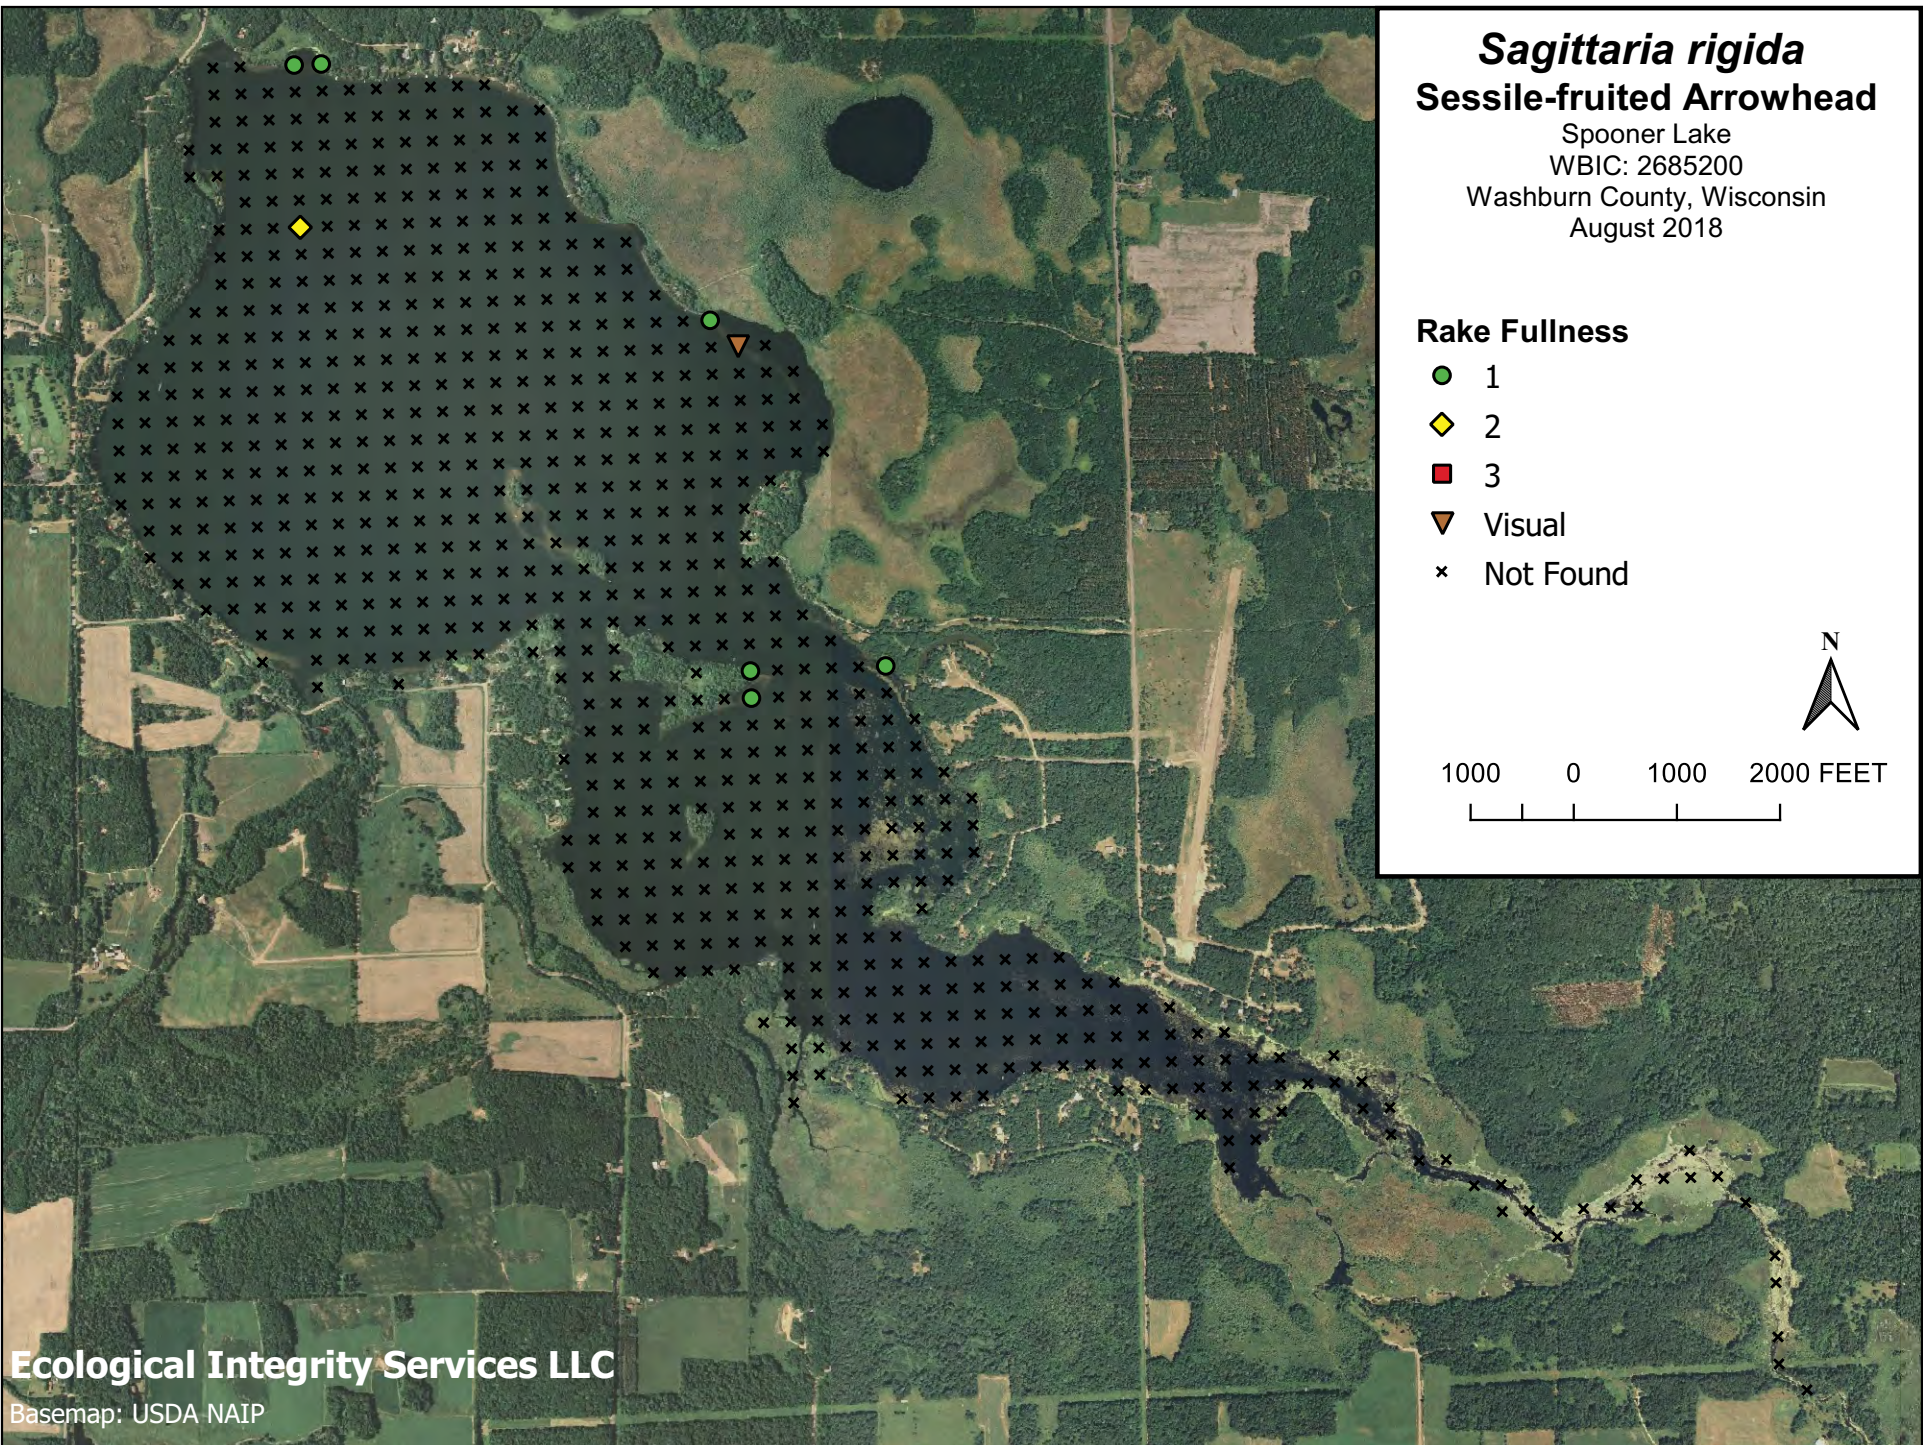

Washburn County, Wisconsin

August 2018

Rake Fullness

- 1
- ◆ 2
- 3
- ▼ Visual
- × Not Found

1000 0 1000 2000 FEET

Ecological Integrity Services LLC

Basemap: USDA NAIP

Sagittaria rigida
Sessile-fruited Arrowhead

Spooer Lake
WBIC: 2685200
Washburn County, Wisconsin
August 2018

Rake Fullness

- 1
- ◆ 2
- 3
- ▼ Visual
- × Not Found

Sagittaria sp.

Arrowhead

Spoooner Lake

WBIC: 2685200

Washburn County, Wisconsin