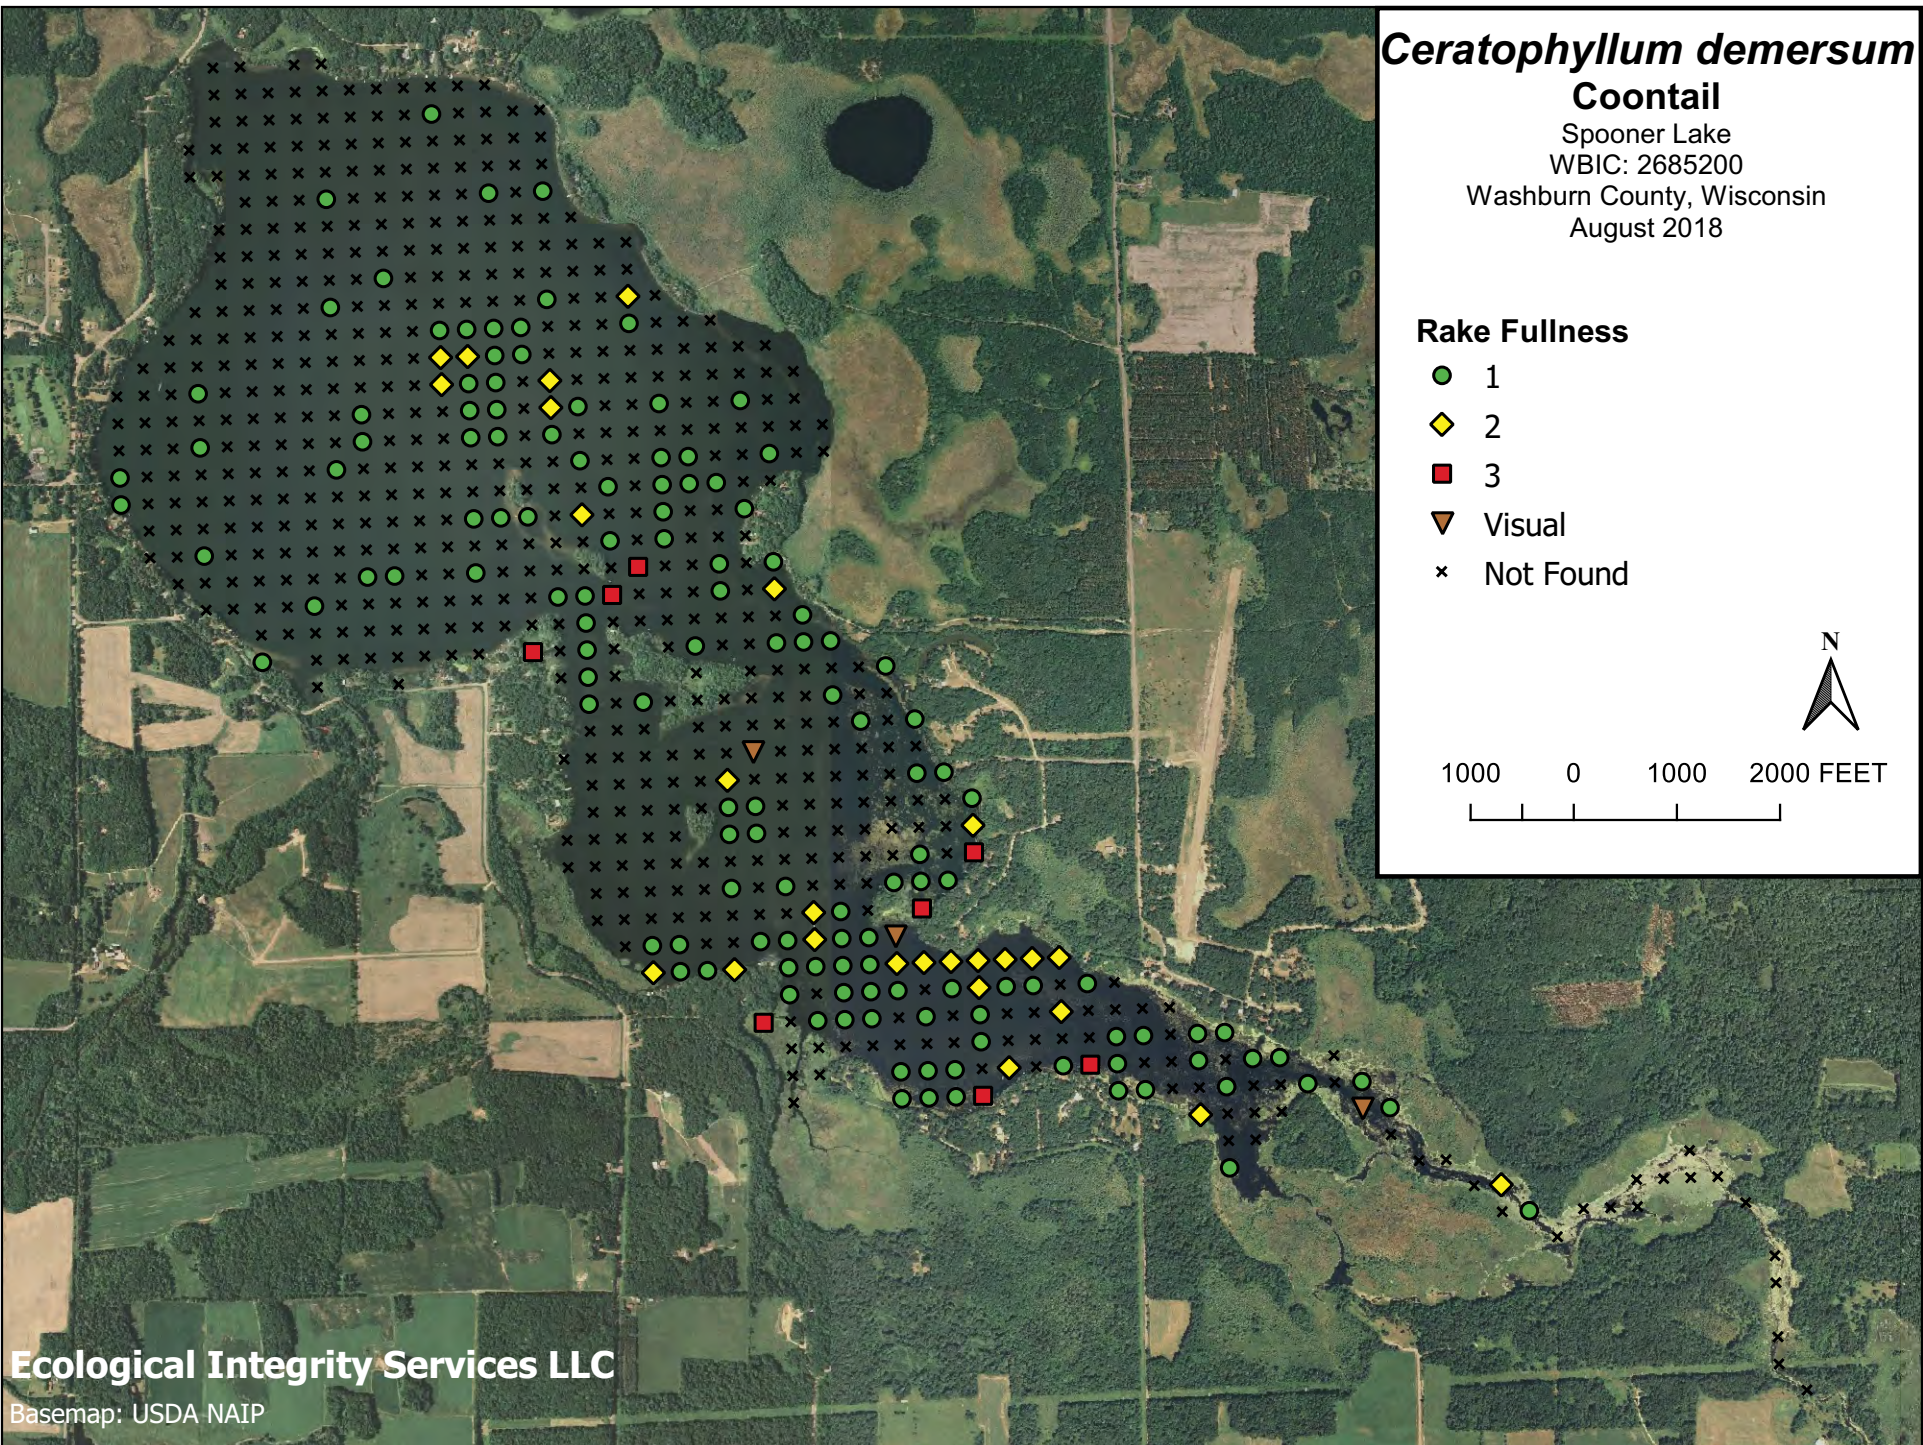

Ceratophyllum demersum

Coontail

Spoooner Lake

WBIC: 2685200

Washburn County, Wisconsin

August 2018

Rake Fullness

- 1
- 2
- 3
- ▼ Visual
- × Not Found

Ecological Integrity Services LLC

Basemap: USDA NAIP