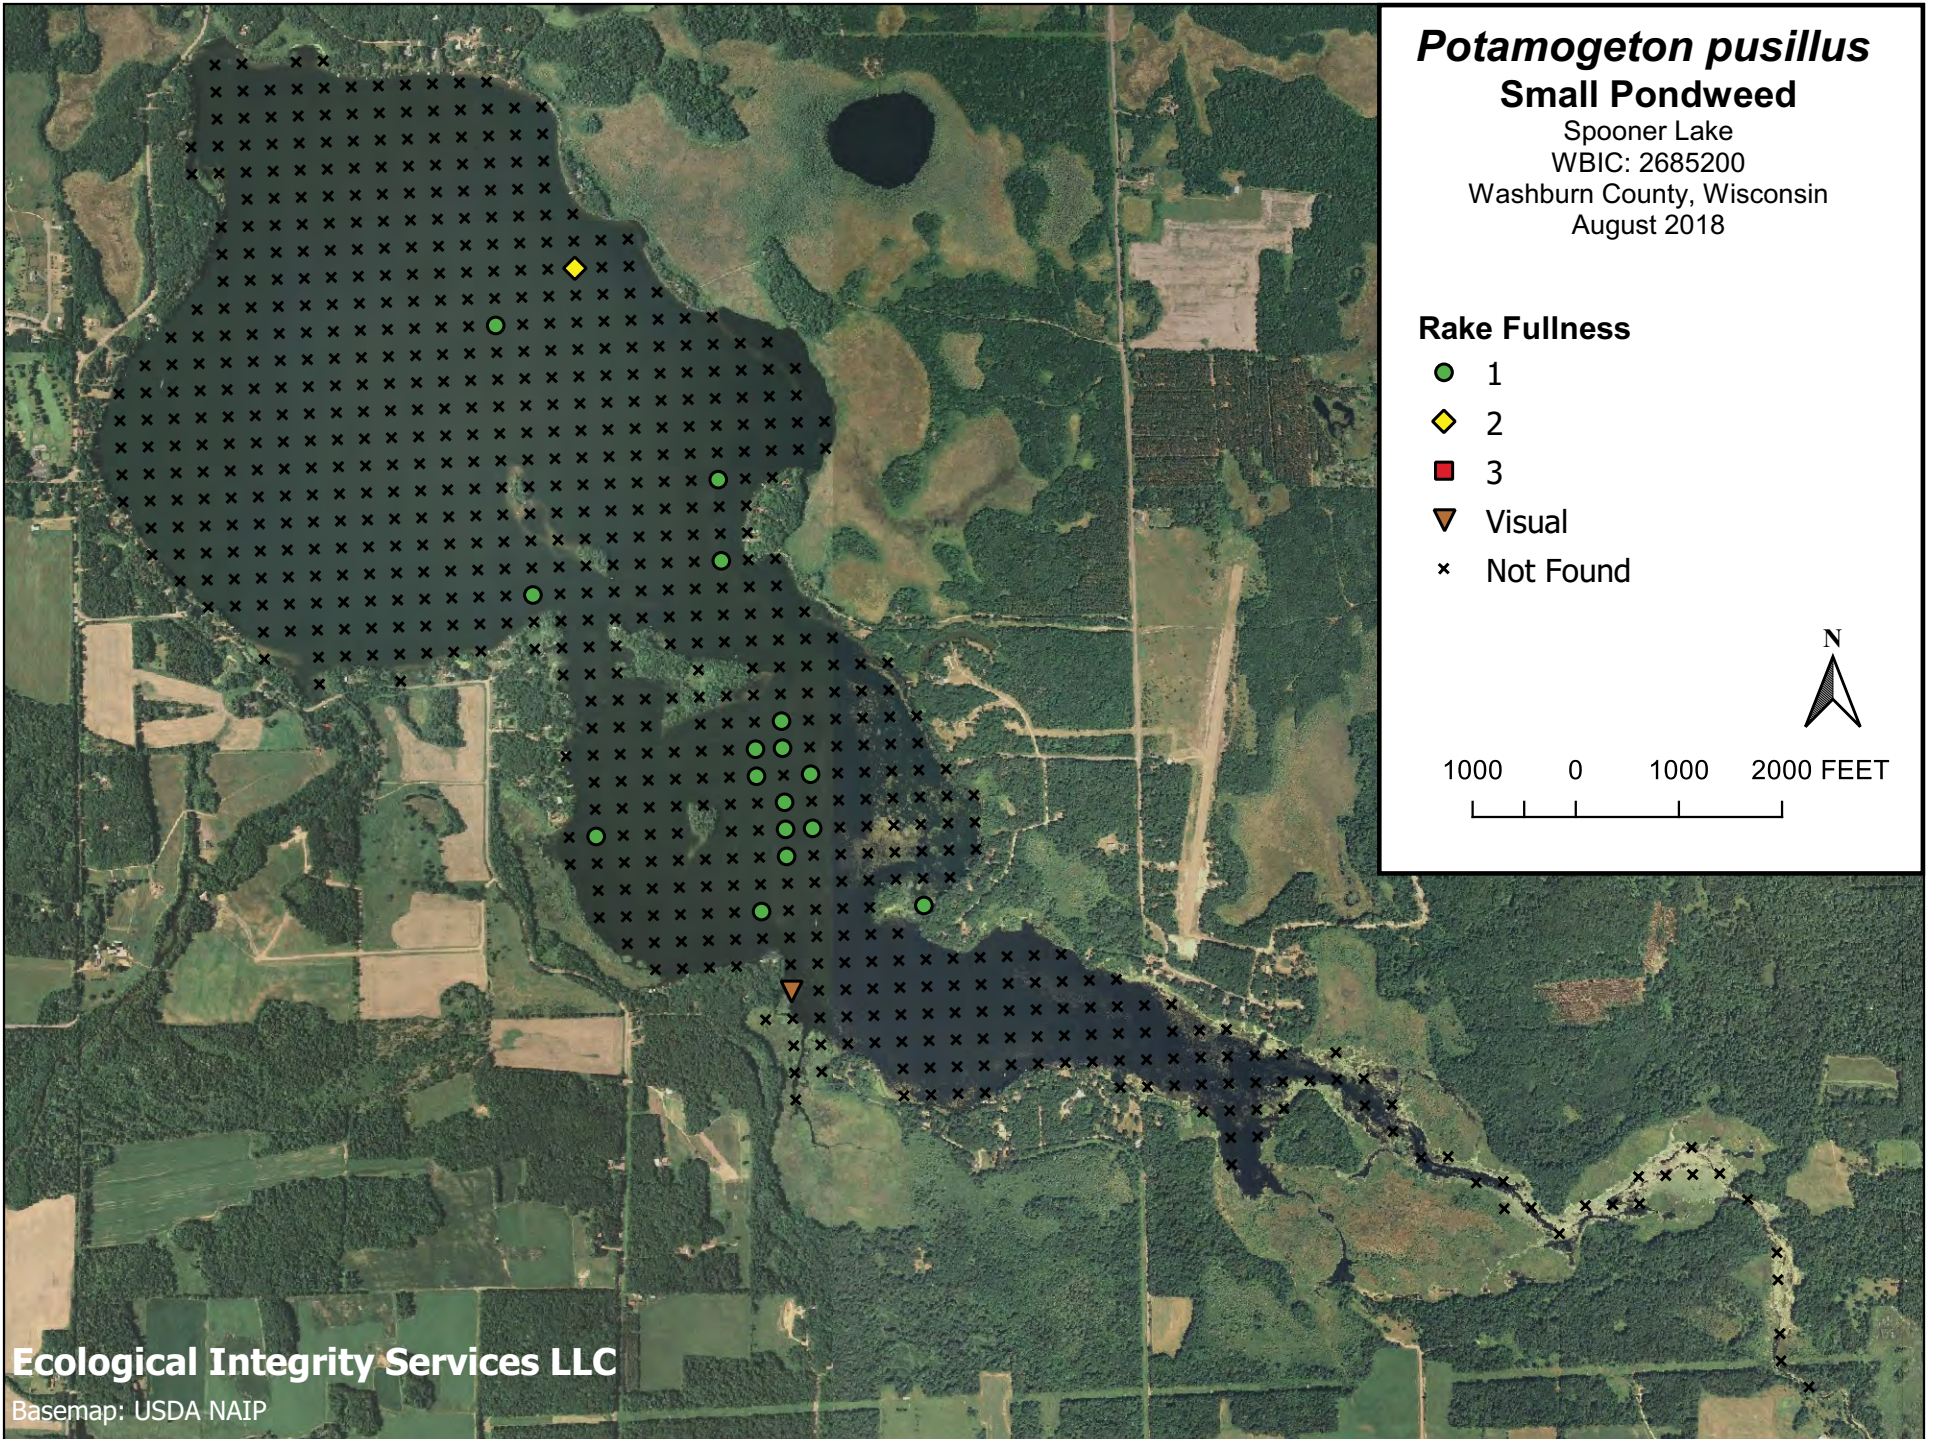

Potamogeton pusillus

Small Pondweed

Spoooner Lake

WBIC: 2685200

Washburn County, Wisconsin

August 2018

Rake Fullness

- 1
- ◆ 2
- 3
- ▼ Visual
- × Not Found

1000 0 1000 2000 FEET

Ecological Integrity Services LLC

Basemap: USDA NAIP

Potamogeton richardsonii
Clasping-leaf Pondweed

Spoooner Lake
WBIC: 2685200
Washburn County, Wisconsin
August 2018

Rake Fullness

- 1
- ◆ 2
- 3
- ▼ Visual
- × Not Found