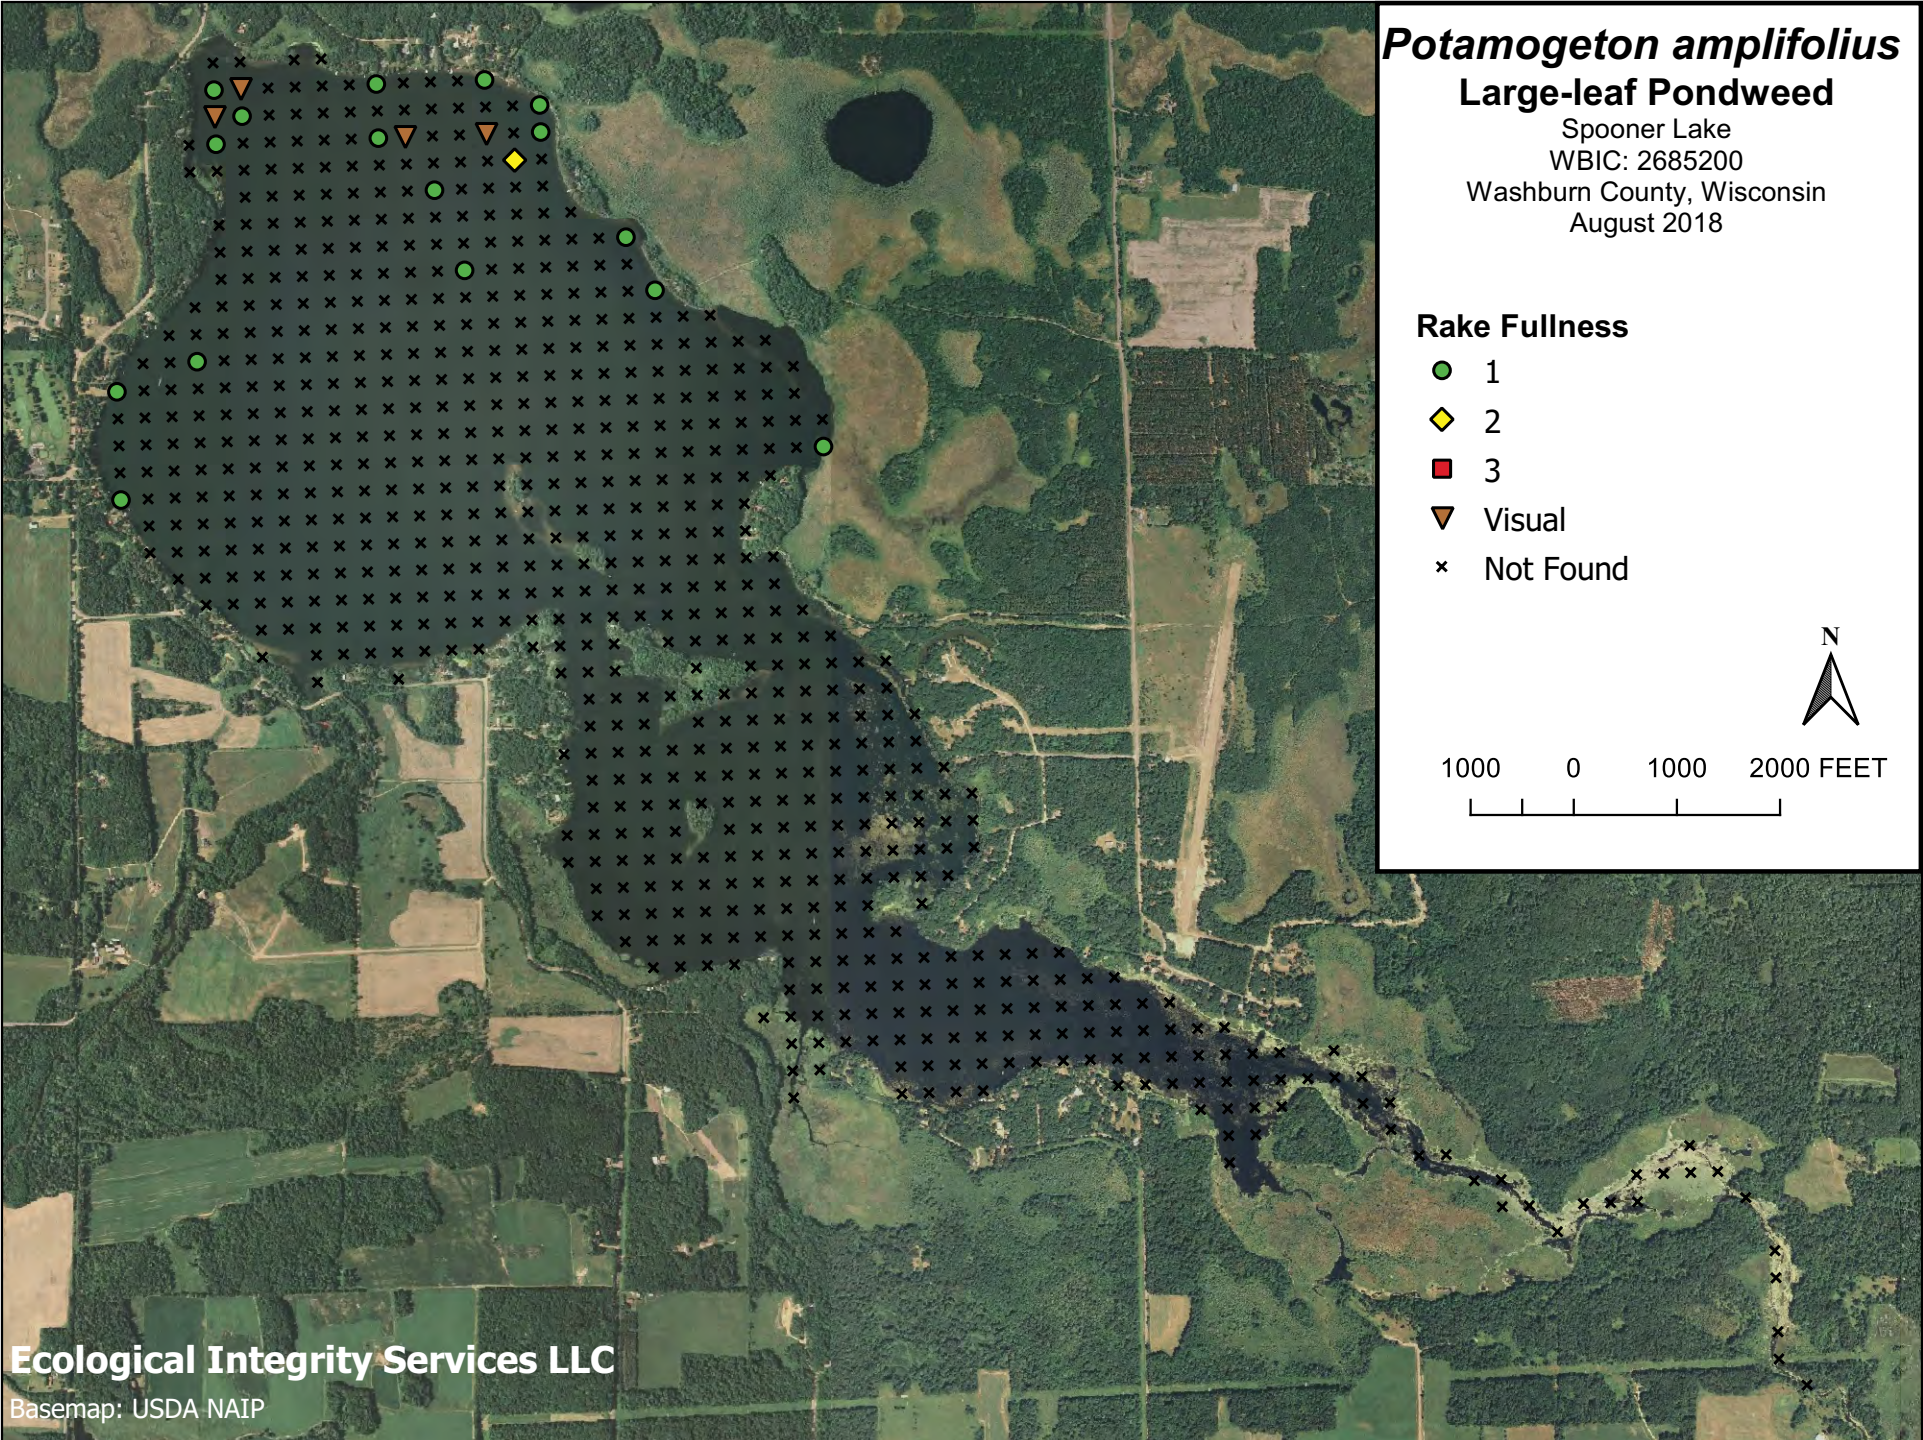

Rake Fullness

- 1
- ◆ 2
- 3
- ▼ Visual
- × Not Found

Potamogeton amplifolius

Large-leaf Pondweed

Spooer Lake

WBIC: 2685200

Washburn County, Wisconsin

August 2018

Rake Fullness

- 1
- ◆ 2
- 3
- ▼ Visual
- × Not Found

1000 0 1000 2000 FEET

Ecological Integrity Services LLC

Basemap: USDA NAIP

Potamogeton friesii

Fries' Pondweed

Spoooner Lake