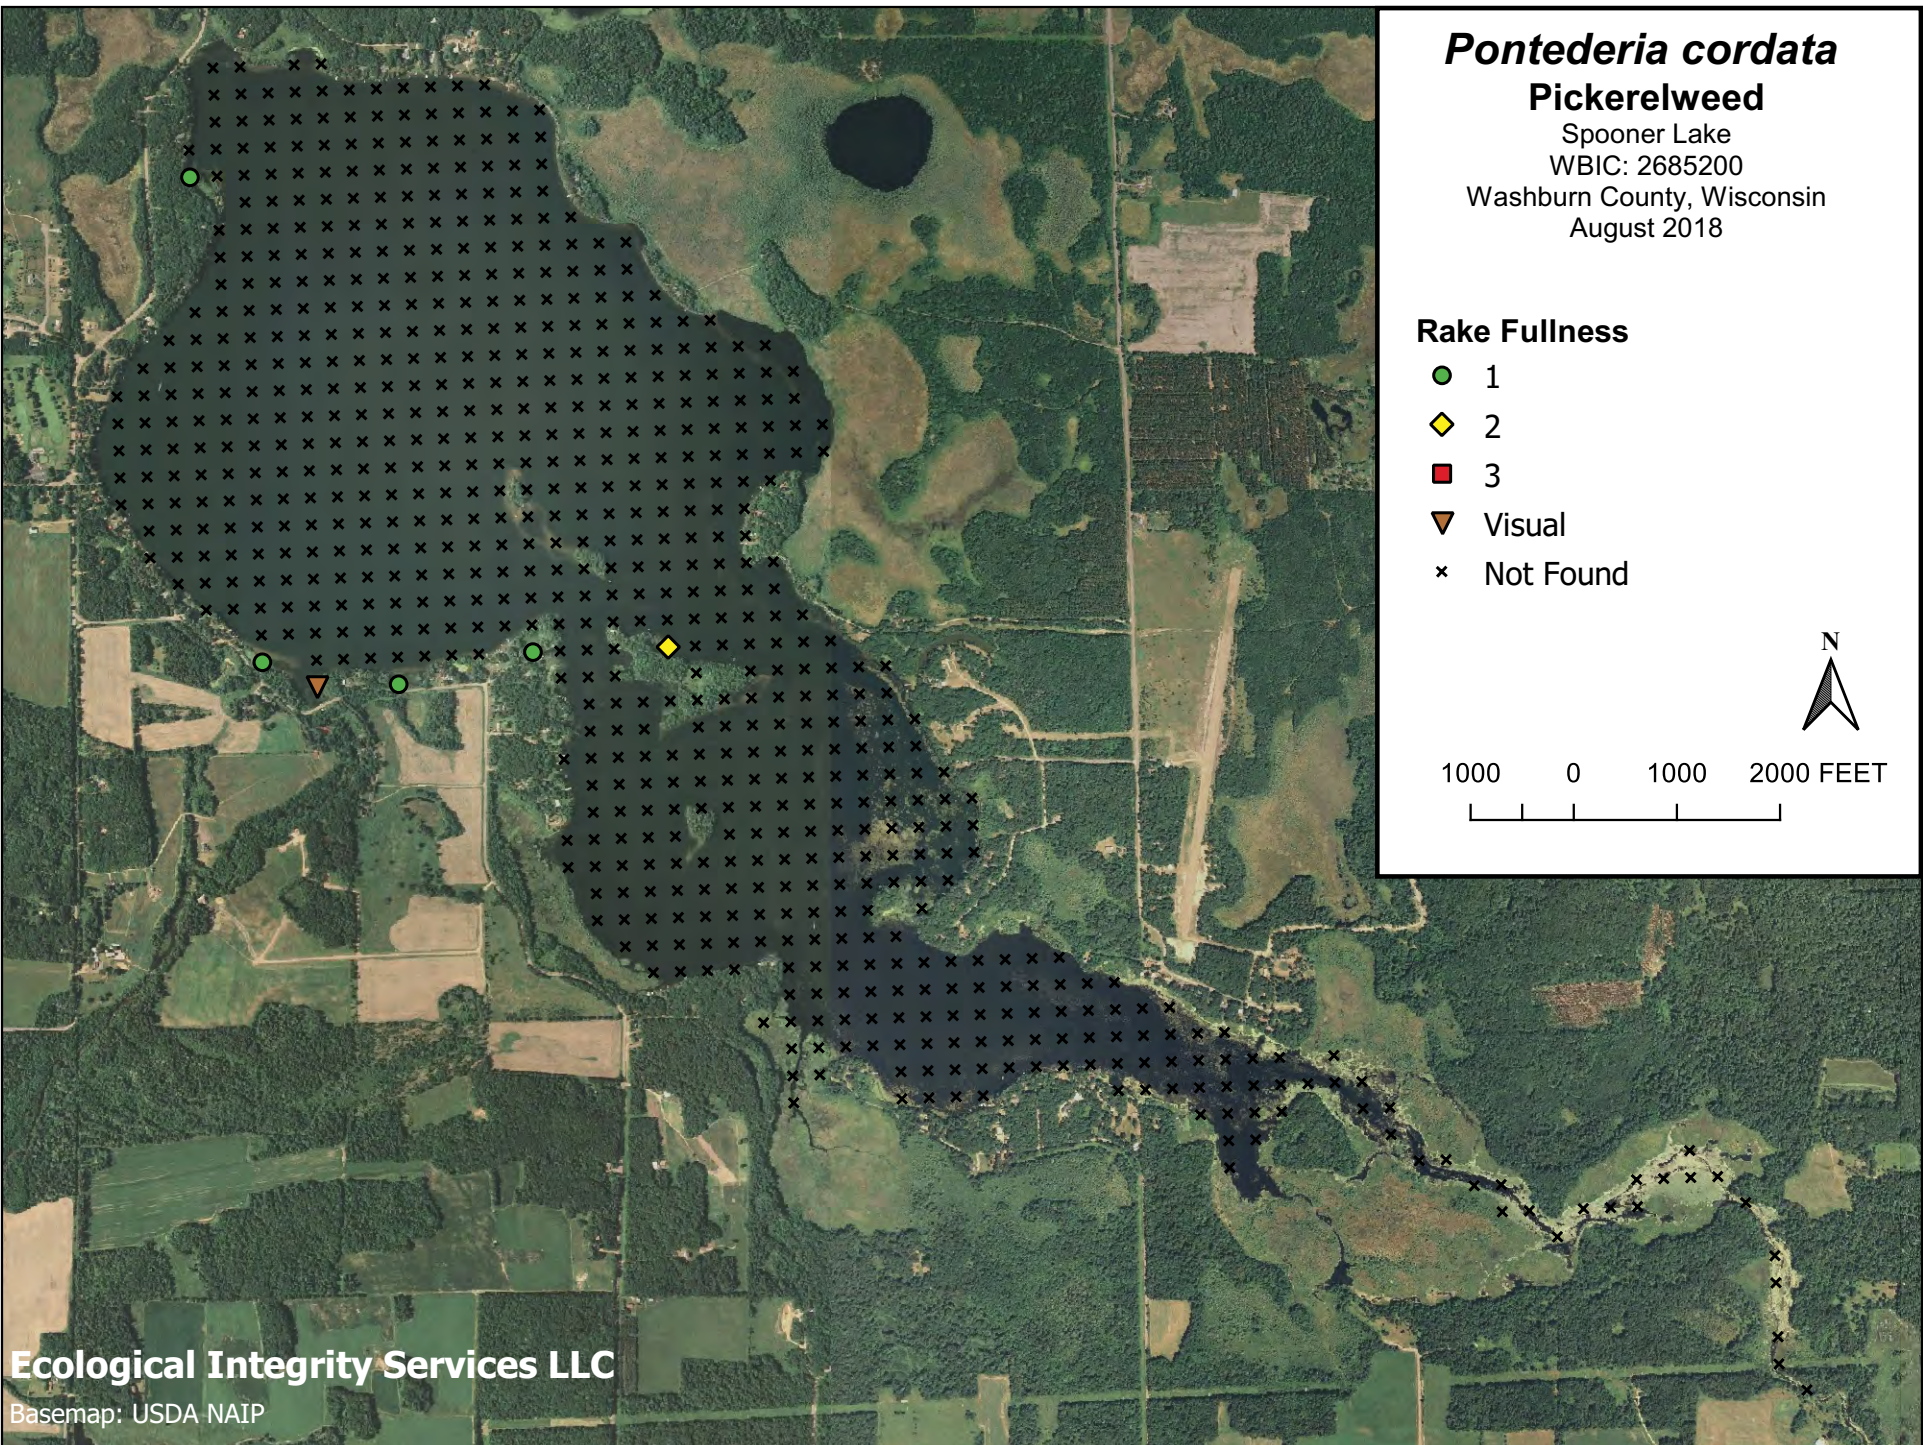

Rake Fullness

- 1
- ◆ 2
- 3
- ▼ Visual
- × Not Found

1000 0 1000 2000 FEET

Ecological Integrity Services LLC

Basemap: USDA NAIP

Pontederia cordata
Pickerelweed
Spooner Lake
WBIC: 2685200
Washburn County, Wisconsin
August 2018

Rake Fullness

- 1
- ◆ 2
- 3
- ▼ Visual
- × Not Found

Potamogeton amplifolius

Large-leaf Pondweed

Spooer Lake

WBIC: 2685200

Washburn County, Wisconsin

August 2018