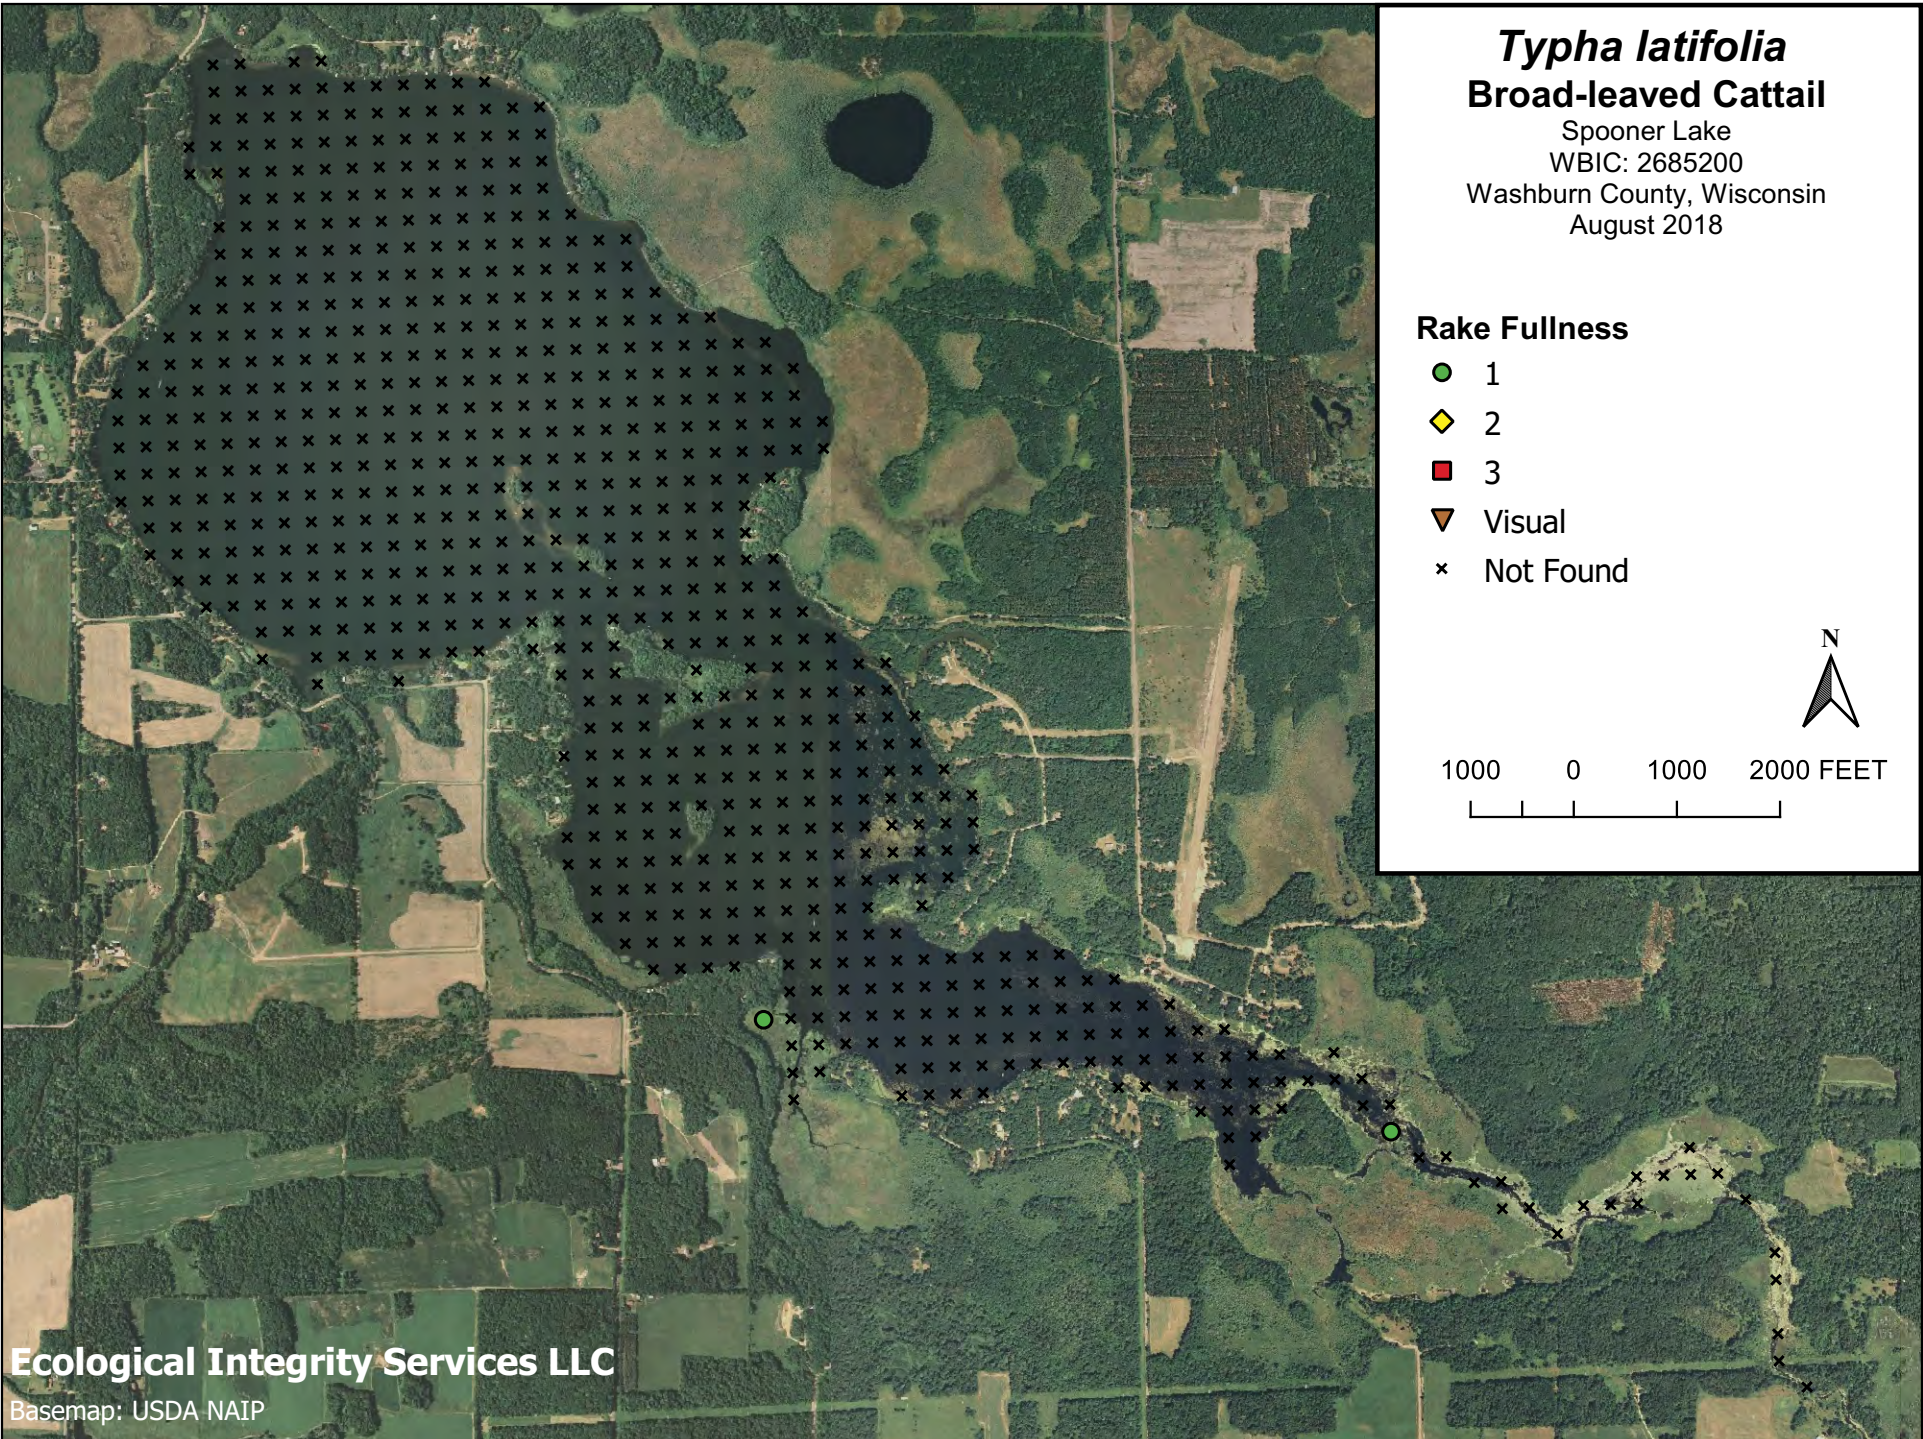

Typha latifolia
Broad-leaved Cattail
Spooner Lake
WBIC: 2685200
Washburn County, Wisconsin
August 2018

Rake Fullness

- 1
- 2
- 3
- ▼ Visual
- × Not Found

Ecological Integrity Services LLC

Basemap: USDA NAIP