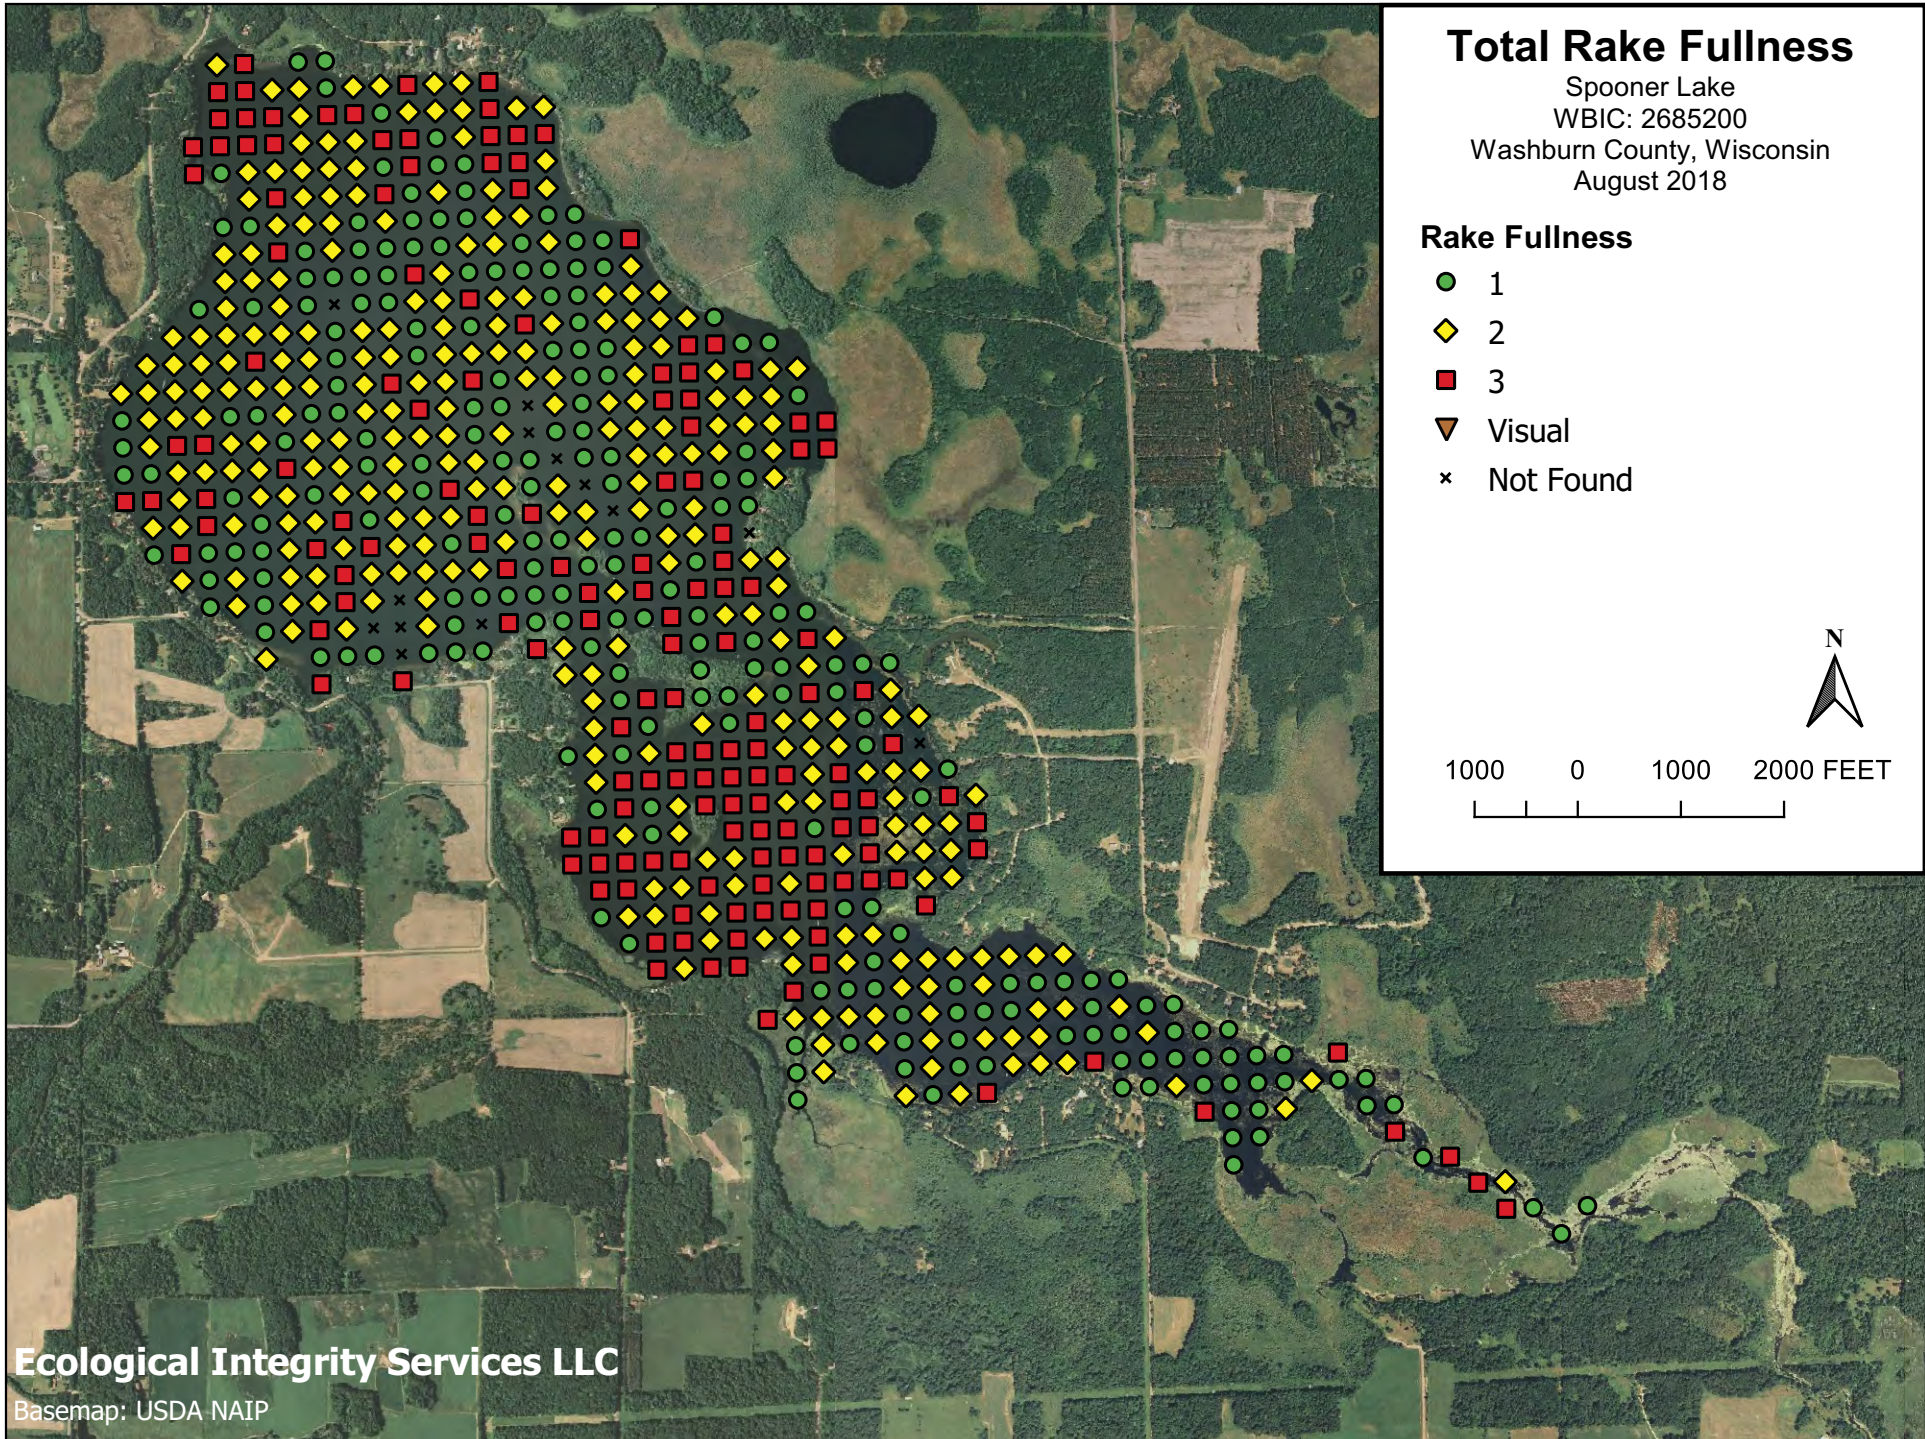

Surveyed Depths

Spooner Lake
WBIC: 2685200
Washburn County, Wisconsin
August 2018

Depth (feet)

- 0.20 - 5.00
- 5.00 - 10.00
- 10.00 - 15.00
- 15.00 - 16.30

Ecological Integrity Services LLC

Basemap: USDA NAIP

Species Richness

Spooner Lake
WBIC: 2685200
Washburn County, Wisconsin
August 2018

Number of Species

- 0
- 1
- 2
- 3
- 4
- 5
- 6
- 7

1000 0 1000 2000 FEET

Ecological Integrity Services LLC

Basemap: USDA NAIP

Potamogeton crispus
Curly-leaf Pondweed

Spoooner Lake
WBIC: 2685200
Washburn County, Wisconsin
June 2018

Rake Fullness

- 1
- ◆ 2
- 3
- ▼ Visual
- × Not Found

Ecological Integrity Services LLC

Basemap: USDA NAIP

Rake Fullness

- 1
- ◆ 2
- 3
- ▼ Visual
- × Not Found

1000 0 1000 2000 FEET

Ecological Integrity Services LLC

Basemap: USDA NAIP

Ceratophyllum demersum

Coontail

Spoooner Lake