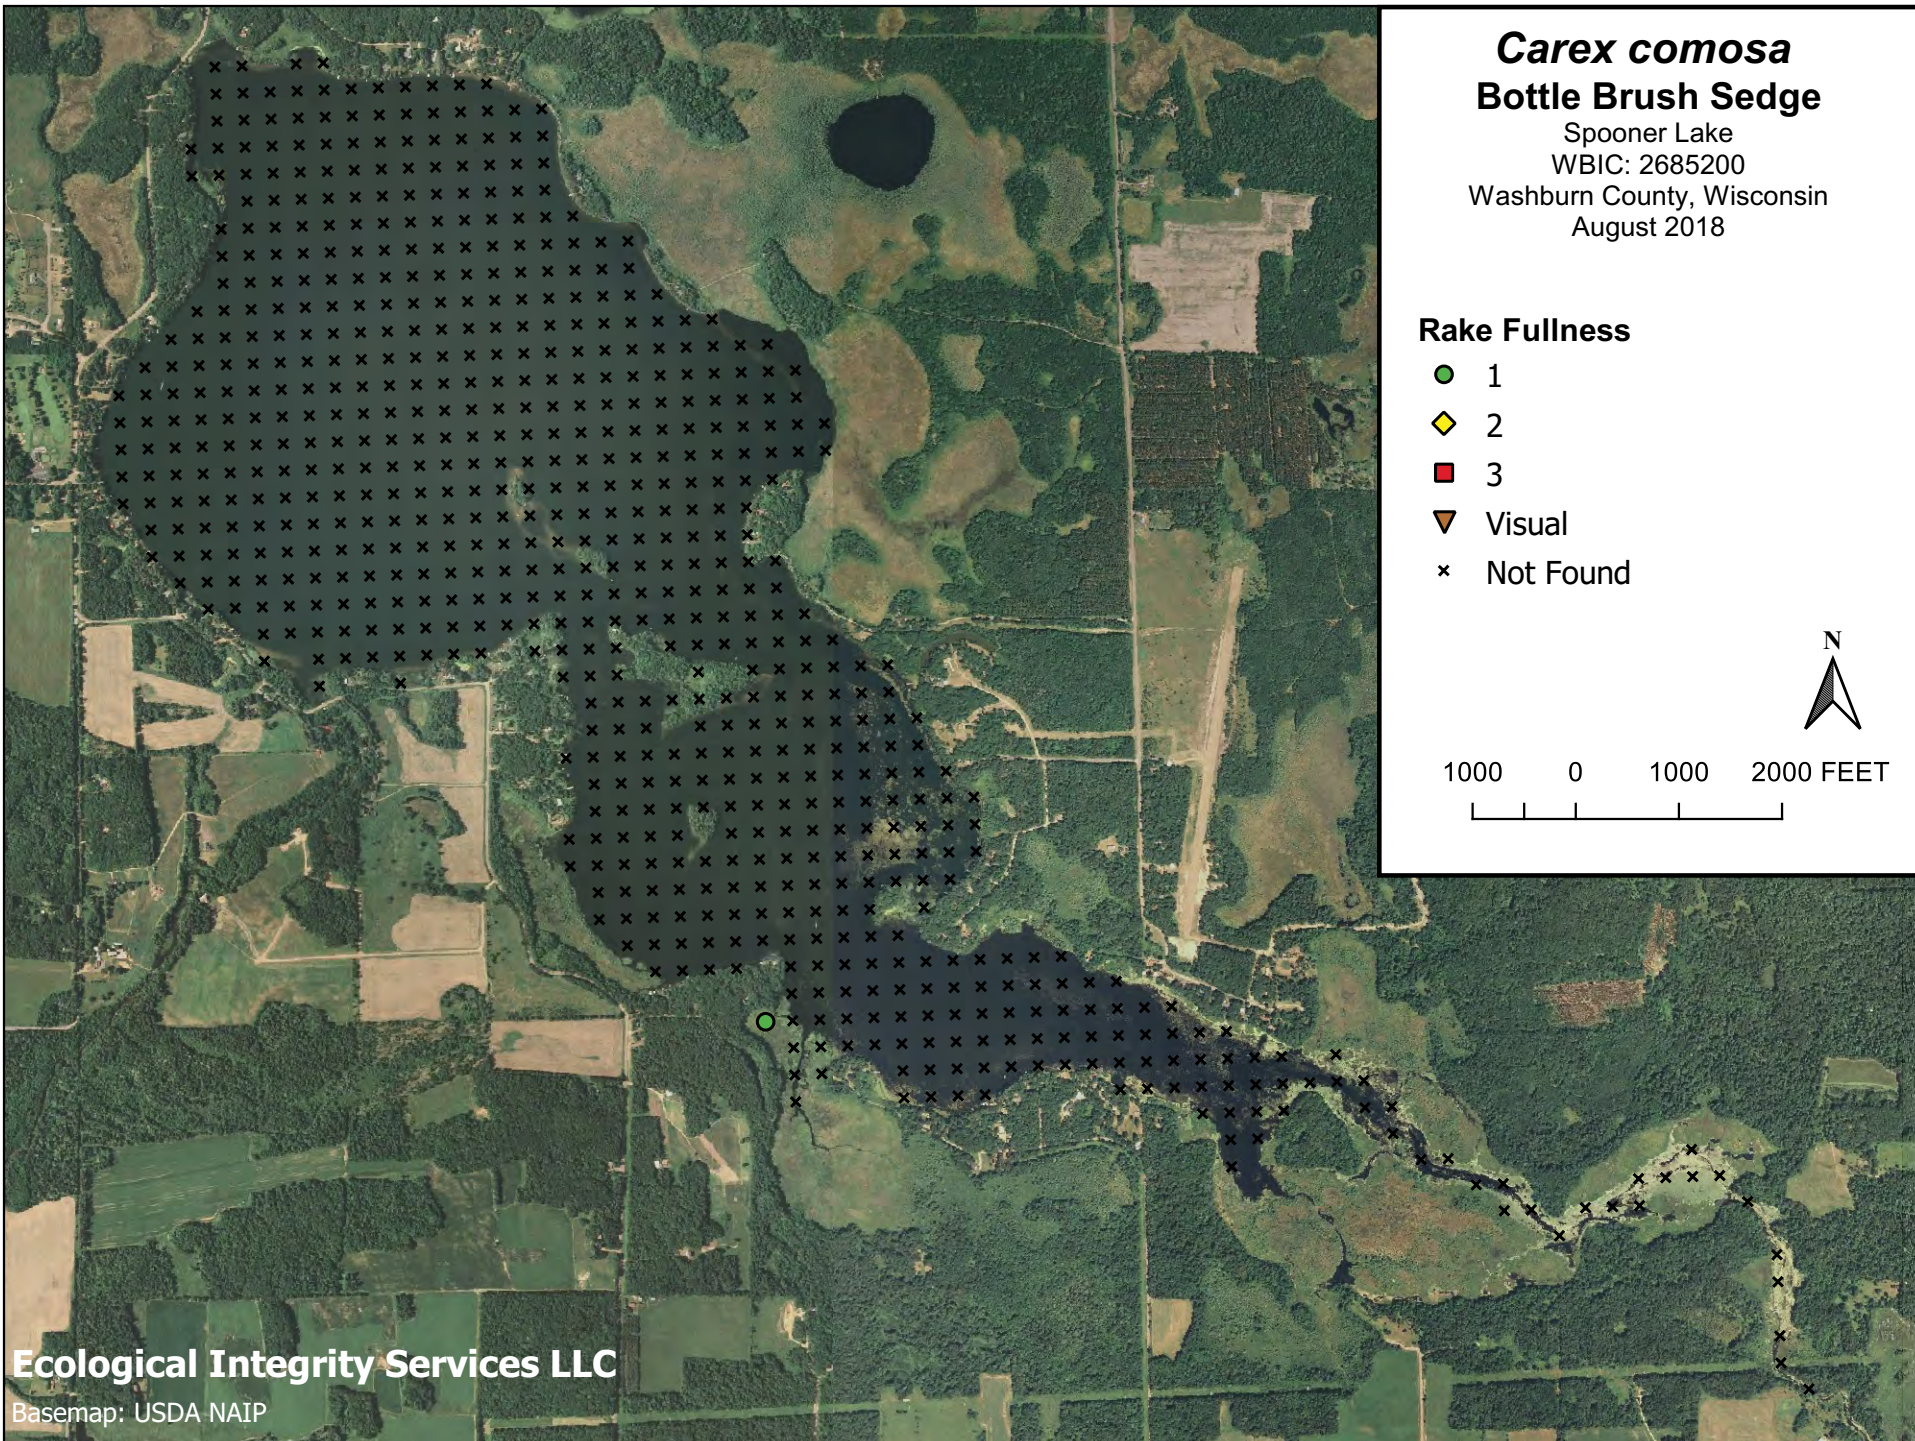

Bidens beckii Water Marigold

Spoooner Lake
WBIC: 2685200
Washburn County, Wisconsin
August 2018

Rake Fullness

- 1
- ◆ 2
- 3
- ▼ Visual
- × Not Found

Ecological Integrity Services LLC

Basemap: USDA NAIP

Carex comosa
Bottle Brush Sedge
Spooner Lake
WBIC: 2685200
Washburn County, Wisconsin
August 2018

Rake Fullness

- 1
- ◆ 2
- 3
- ▼ Visual
- × Not Found

1000 0 1000 2000 FEET

Ecological Integrity Services LLC

Basemap: USDA NAIP

Ceratophyllum demersum

Coontail

Spoooner Lake

Spoooner Lake
WBIC: 2685200
Washburn County, Wisconsin
August 2018

Rake Fullness

- 1
- ◆ 2
- 3
- ▼ Visual
- × Not Found

Ecological Integrity Services LLC

Basemap: USDA NAIP

Decodon verticillatus

Swamp Loosestrife