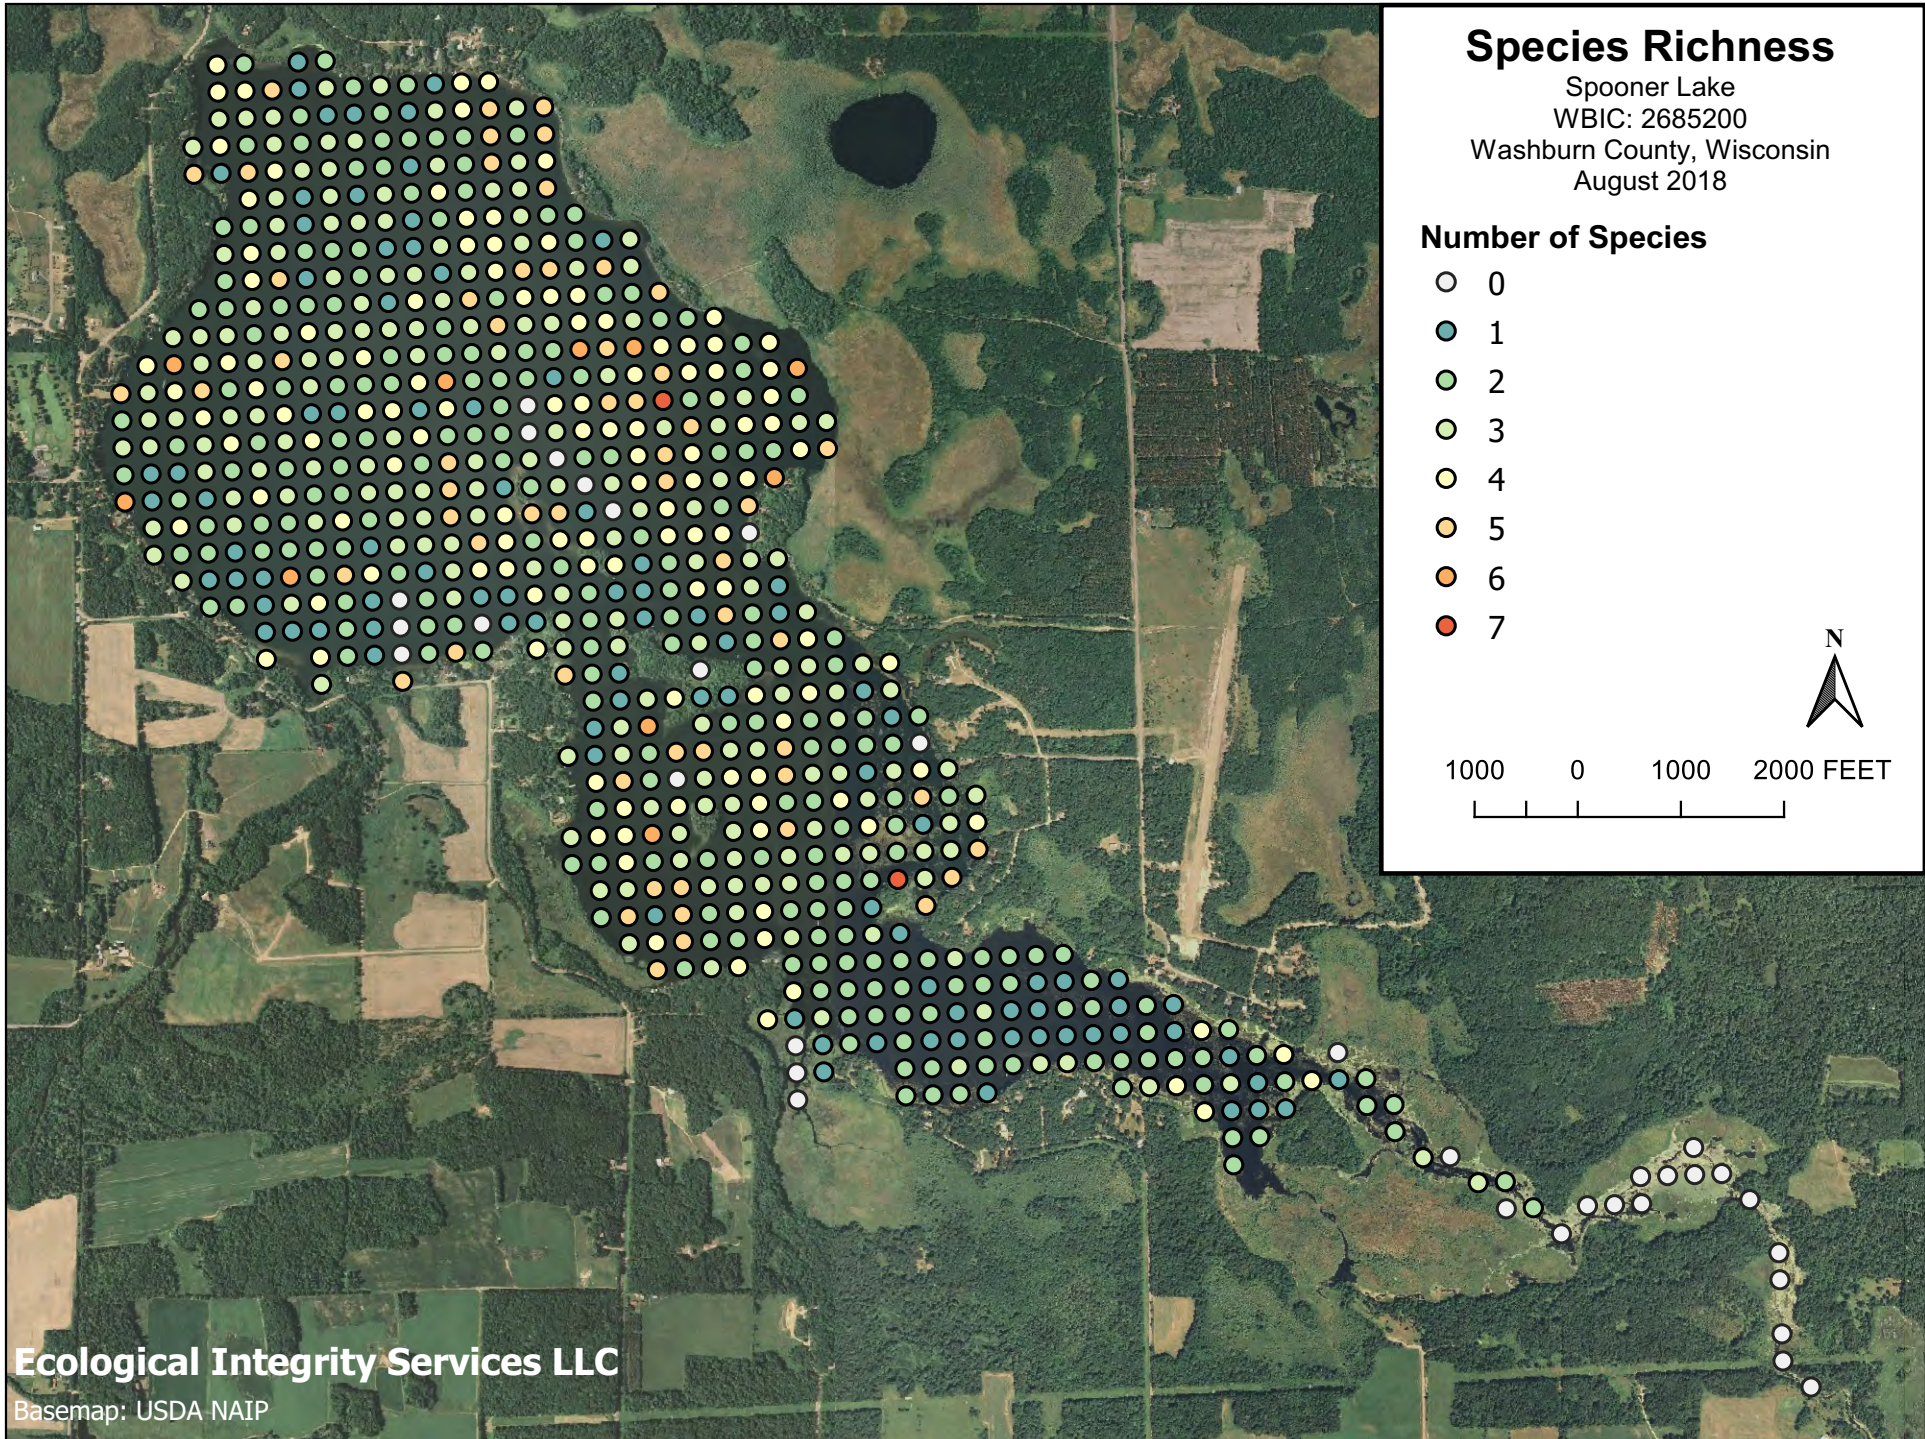

Surveyed Depths

Spooner Lake
WBIC: 2685200
Washburn County, Wisconsin
August 2018

Depth (feet)

- 0.20 - 5.00
- 5.00 - 10.00
- 10.00 - 15.00
- 15.00 - 16.30

Ecological Integrity Services LLC

Basemap: USDA NAIP

Species Richness

Spooner Lake
WBIC: 2685200
Washburn County, Wisconsin
August 2018

Number of Species

- 0
- 1
- 2
- 3
- 4
- 5
- 6
- 7

1000 0 1000 2000 FEET

Ecological Integrity Services LLC

Basemap: USDA NAIP

Potamogeton crispus
Curly-leaf Pondweed

Spoooner Lake
WBIC: 2685200
Washburn County, Wisconsin
June 2018

Rake Fullness

- 1
- ◆ 2
- 3
- ▼ Visual
- × Not Found

Ecological Integrity Services LLC

Basemap: USDA NAIP

Rake Fullness

- 1
- ◆ 2
- 3
- ▼ Visual
- × Not Found

1000 0 1000 2000 FEET

Ecological Integrity Services LLC

Basemap: USDA NAIP

Ceratophyllum demersum

Coontail

Spoooner Lake