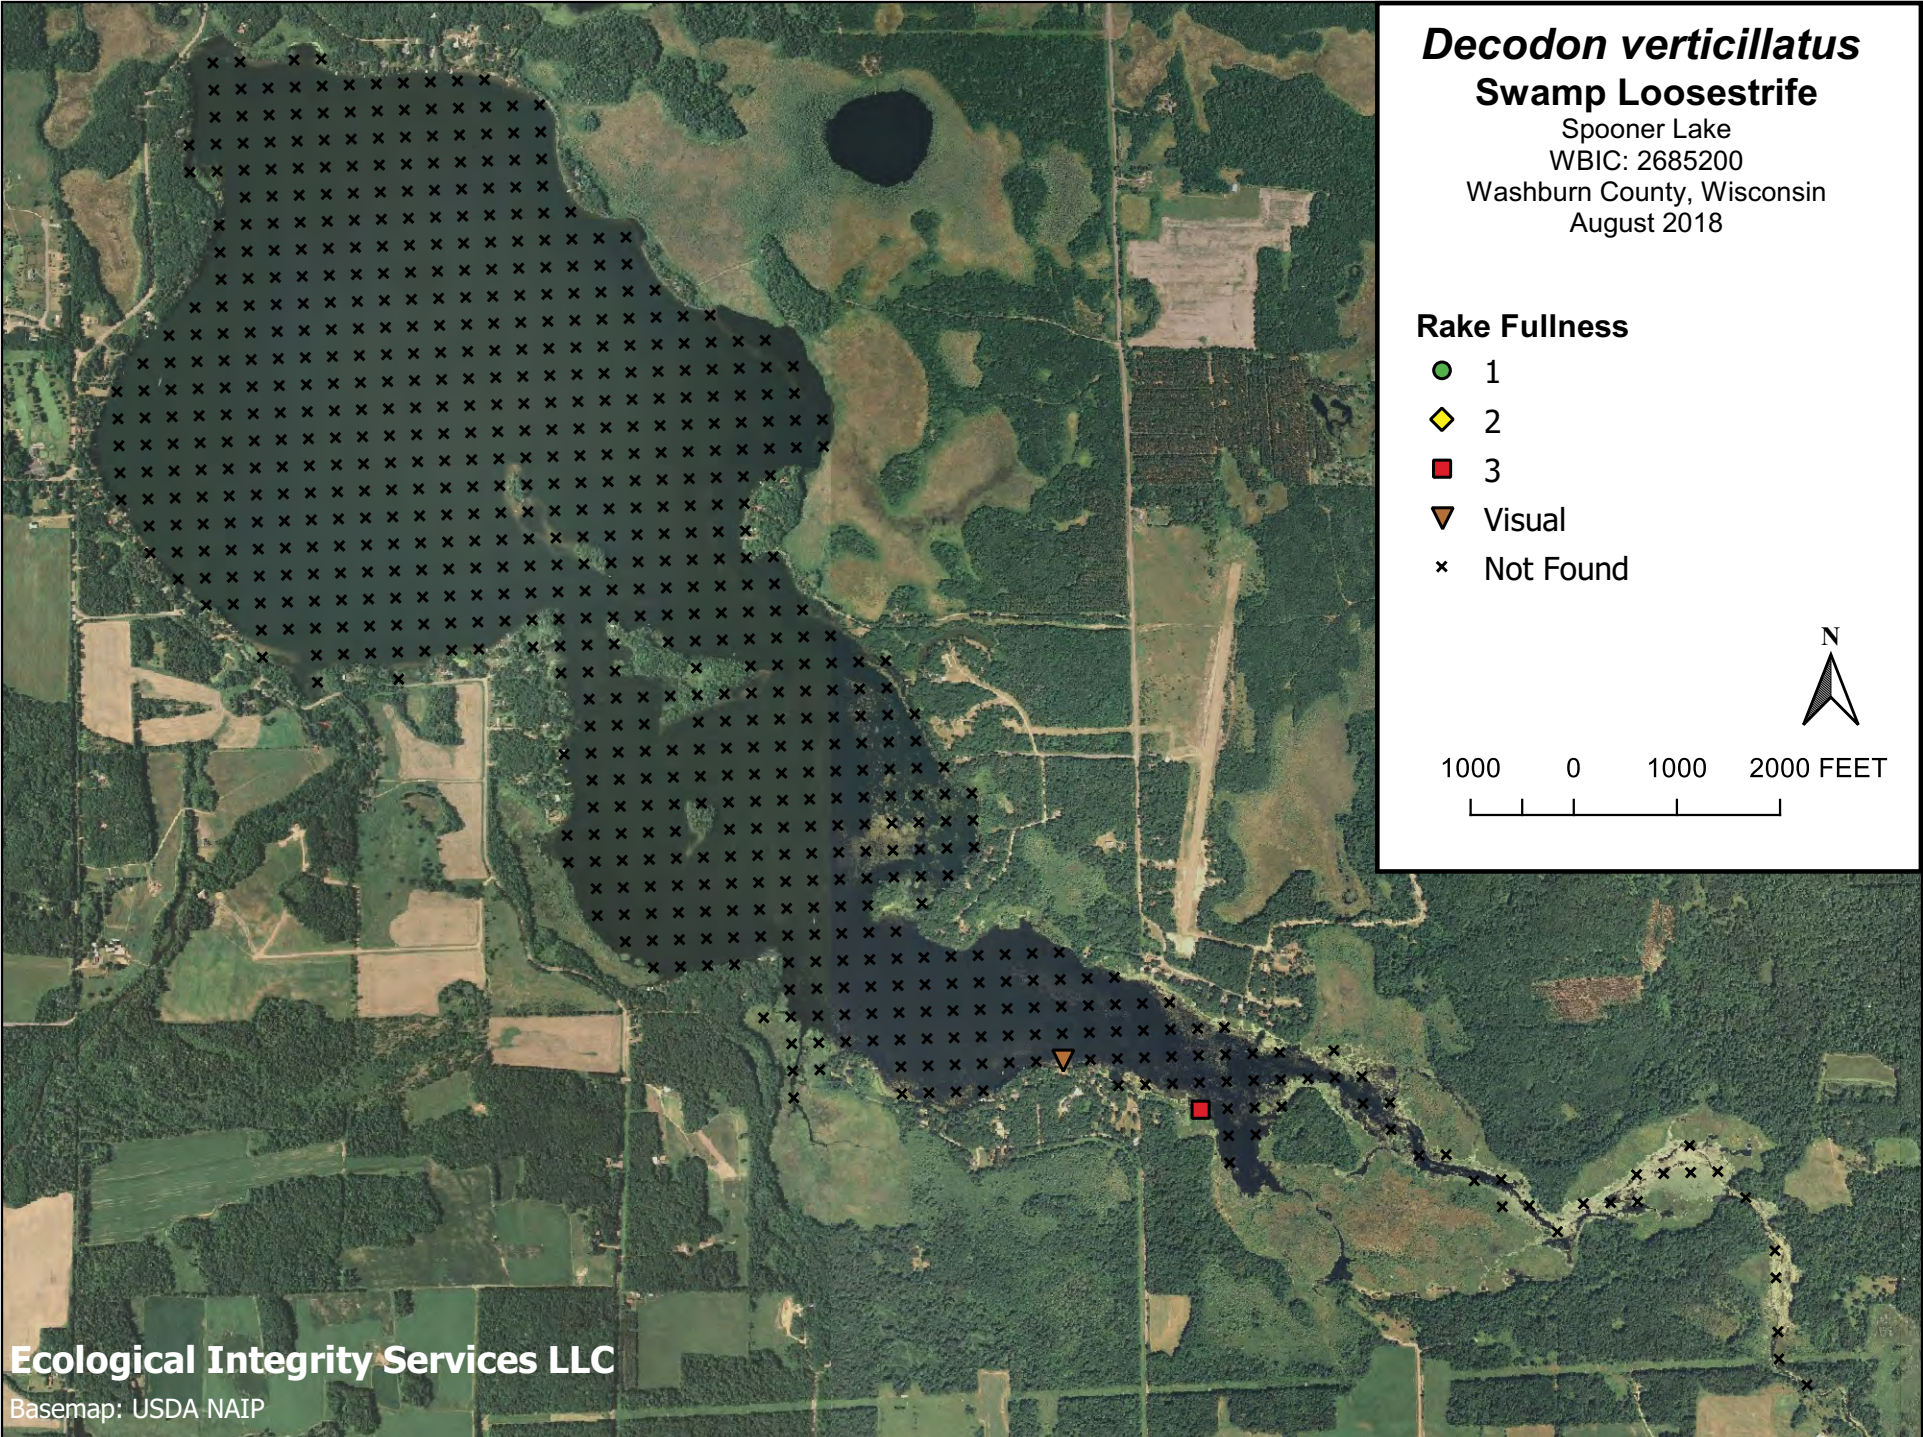

Spoooner Lake
WBIC: 2685200
Washburn County, Wisconsin
August 2018

Rake Fullness

- 1
- ◆ 2
- 3
- ▼ Visual
- × Not Found

Ecological Integrity Services LLC

Basemap: USDA NAIP

Decodon verticillatus

Swamp Loosestrife

Spooner Lake

WBIC: 2685200

Washburn County, Wisconsin

August 2018

Rake Fullness

- 1
- ◆ 2
- 3
- ▼ Visual
- × Not Found

1000 0 1000 2000 FEET

Ecological Integrity Services LLC

Basemap: USDA NAIP

Eleocharis acicularis
Needle Spikerush

Spoooner Lake
WBIC: 2685200
Washburn County, Wisconsin
August 2018

Rake Fullness

- 1
- ◆ 2
- 3
- ▼ Visual
- × Not Found

1000 0 1000 2000 FEET

Ecological Integrity Services LLC

Basemap: USDA NAIP

Eleocharis palustris

Creeping Spikerush

Spoooner Lake

WBIC: 2685200

Washburn County, Wisconsin

August 2018

Rake Fullness