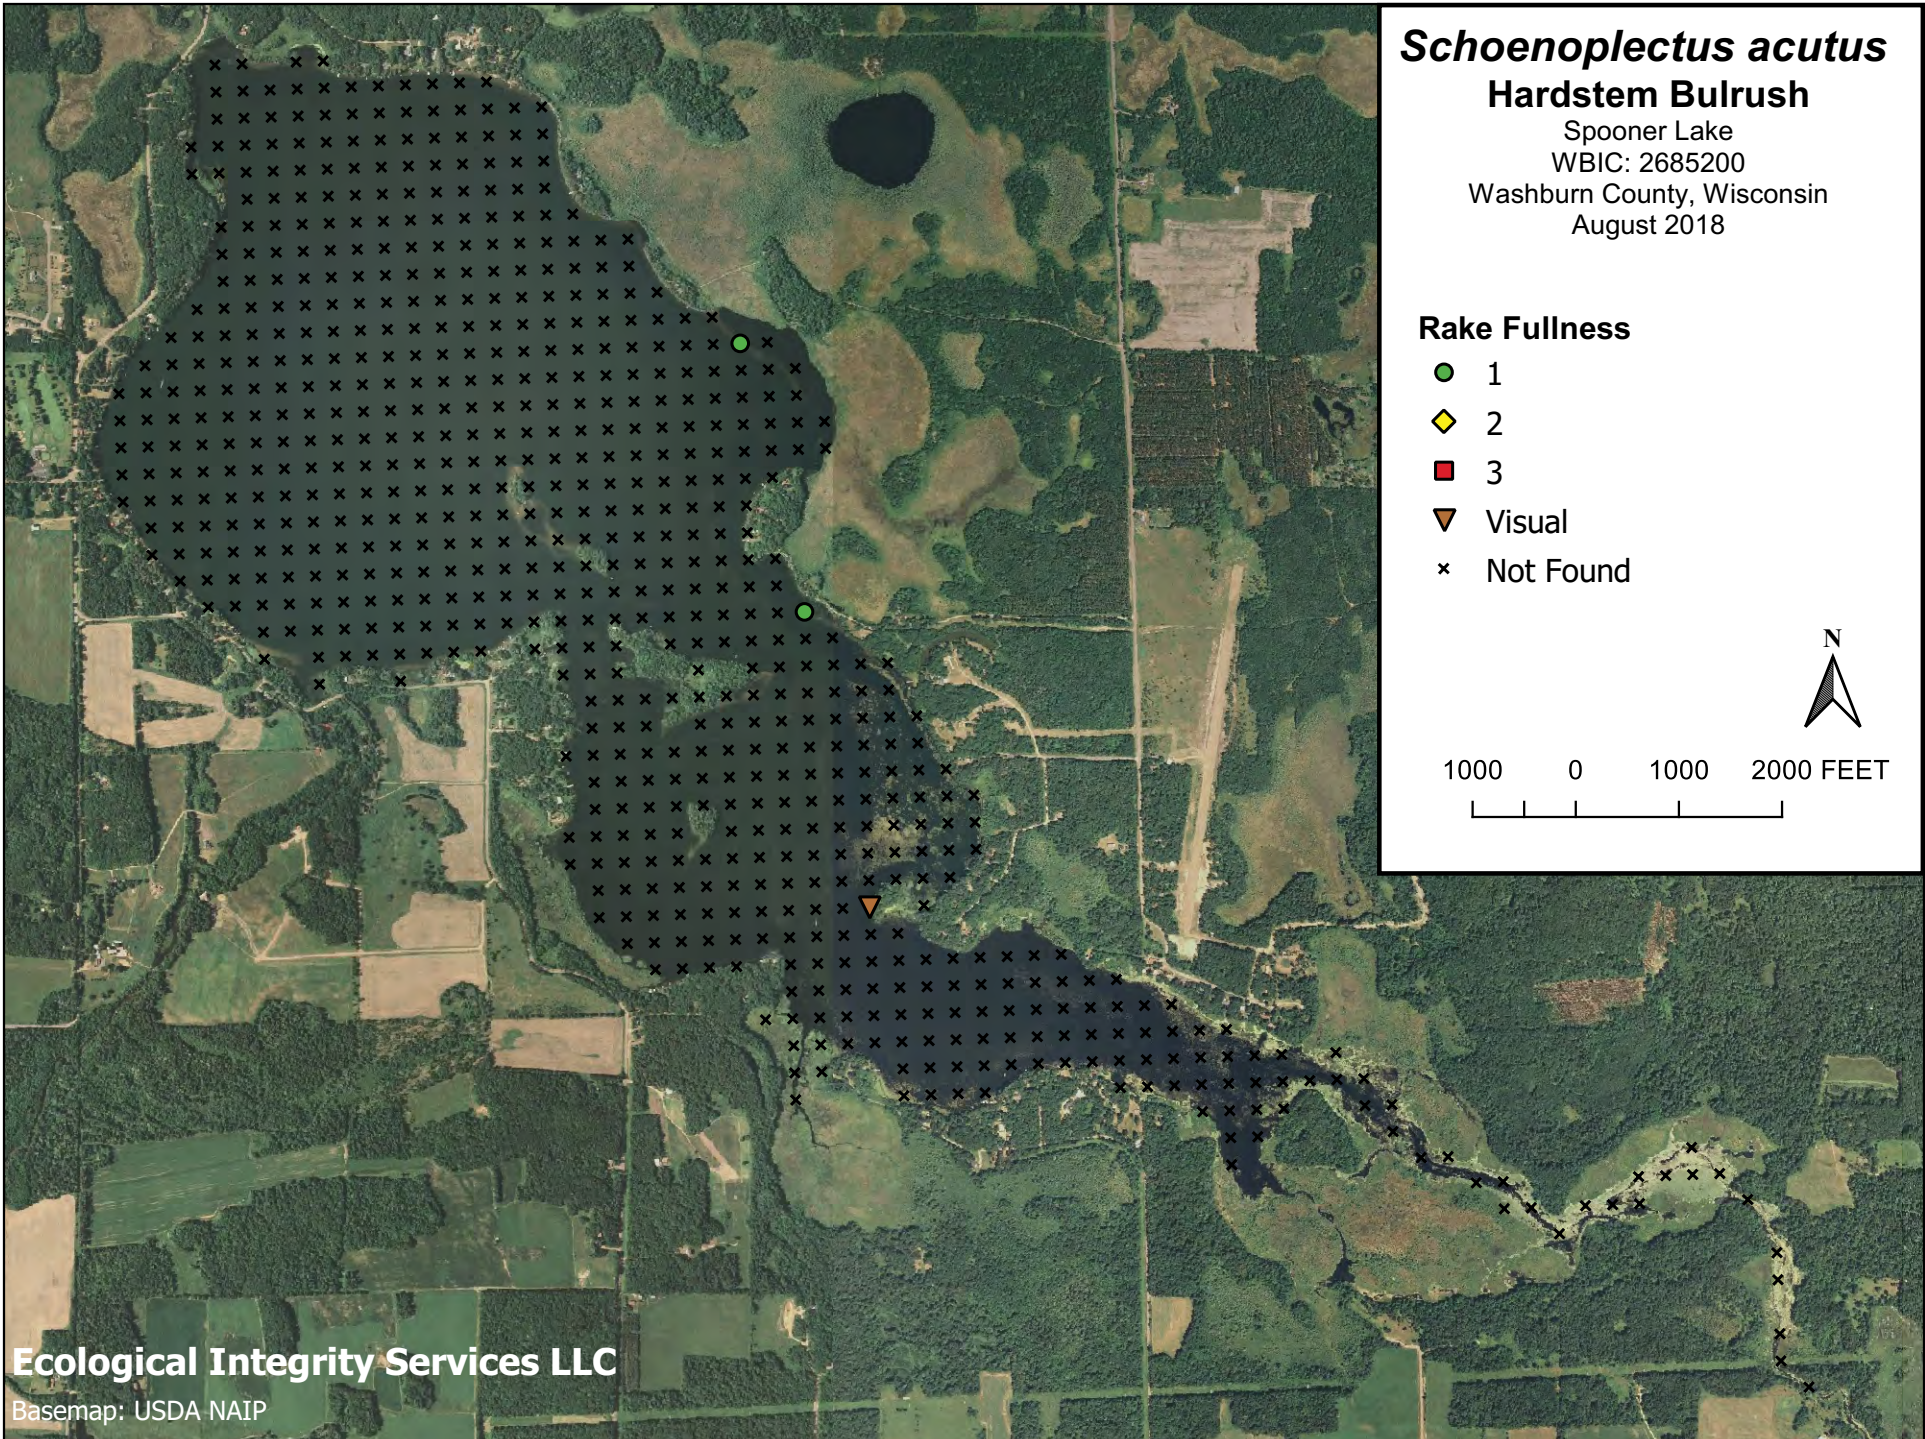

Basemap: USDA NAIP

Stuckenia pectinata

Sago Pondweed

Spoooner Lake

WBIC: 2685200

Washburn County, Wisconsin

August 2018

Rake Fullness