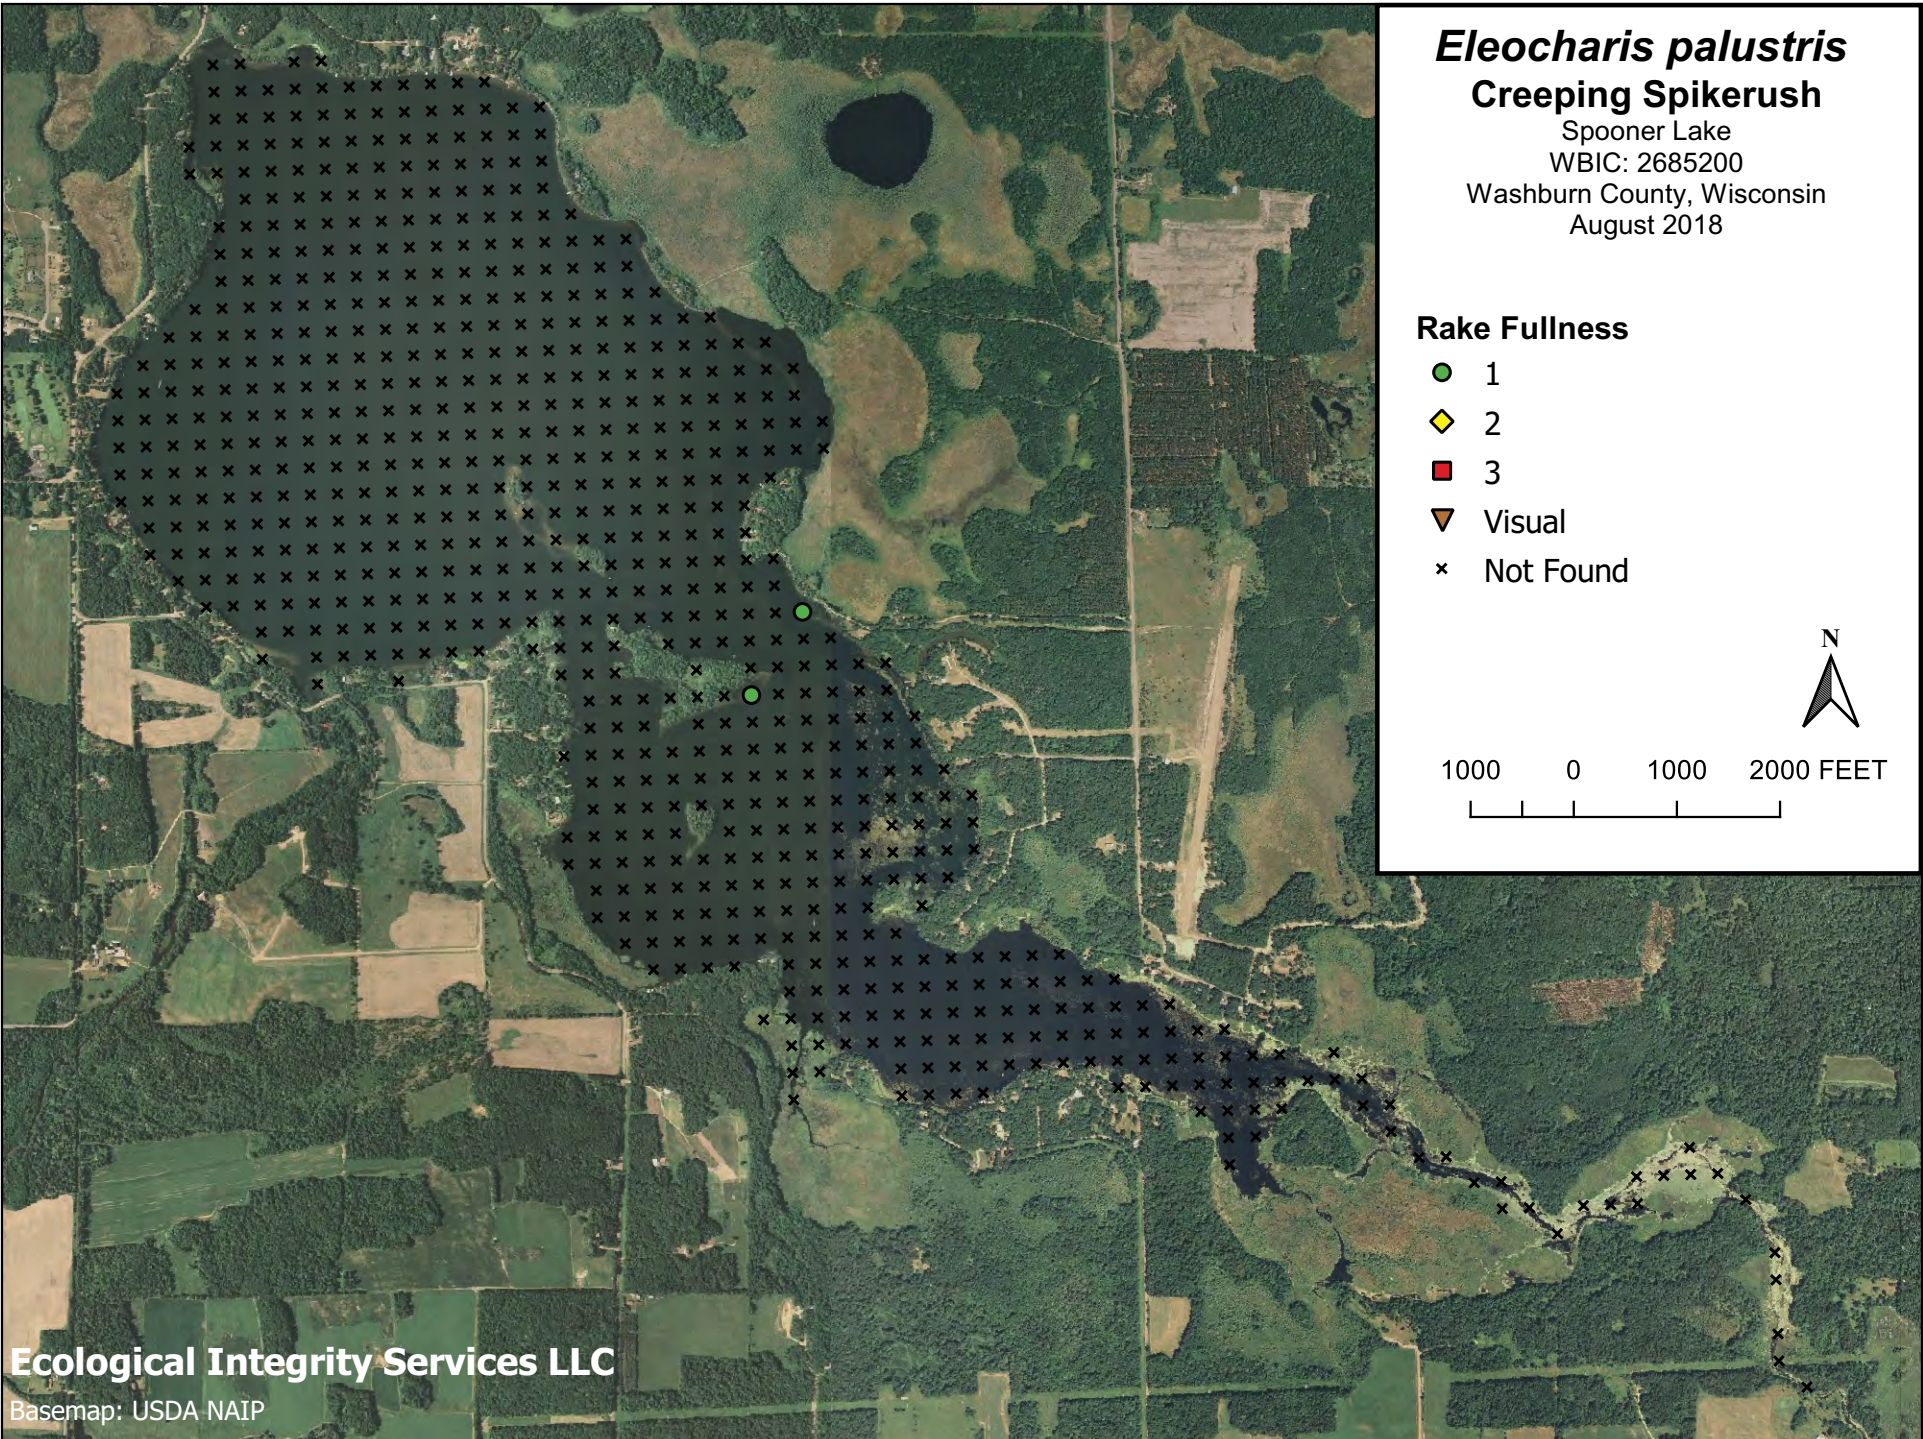

Basemap: USDA NAIP

Eleocharis acicularis
Needle Spikerush

Spoooner Lake
WBIC: 2685200
Washburn County, Wisconsin
August 2018

Rake Fullness

- 1
- ◆ 2
- 3
- ▼ Visual
- × Not Found

1000 0 1000 2000 FEET

Ecological Integrity Services LLC

Basemap: USDA NAIP

Eleocharis palustris

Creeping Spikerush

Spoooner Lake

WBIC: 2685200

Washburn County, Wisconsin

August 2018

Rake Fullness

- 1
- ◆ 2
- 3
- ▼ Visual
- × Not Found

1000 0 1000 2000 FEET

Ecological Integrity Services LLC

Basemap: USDA NAIP

Elodea canadensis
Common Waterweed

Spoooner Lake
WBIC: 2685200
Washburn County, Wisconsin
August 2018

Washburn County, Wisconsin

August 2018

Rake Fullness

- 1
- ◆ 2
- 3
- ▼ Visual
- × Not Found

1000 0 1000 2000 FEET

Ecological Integrity Services LLC

Basemap: USDA NAIP

Freshwater sponge