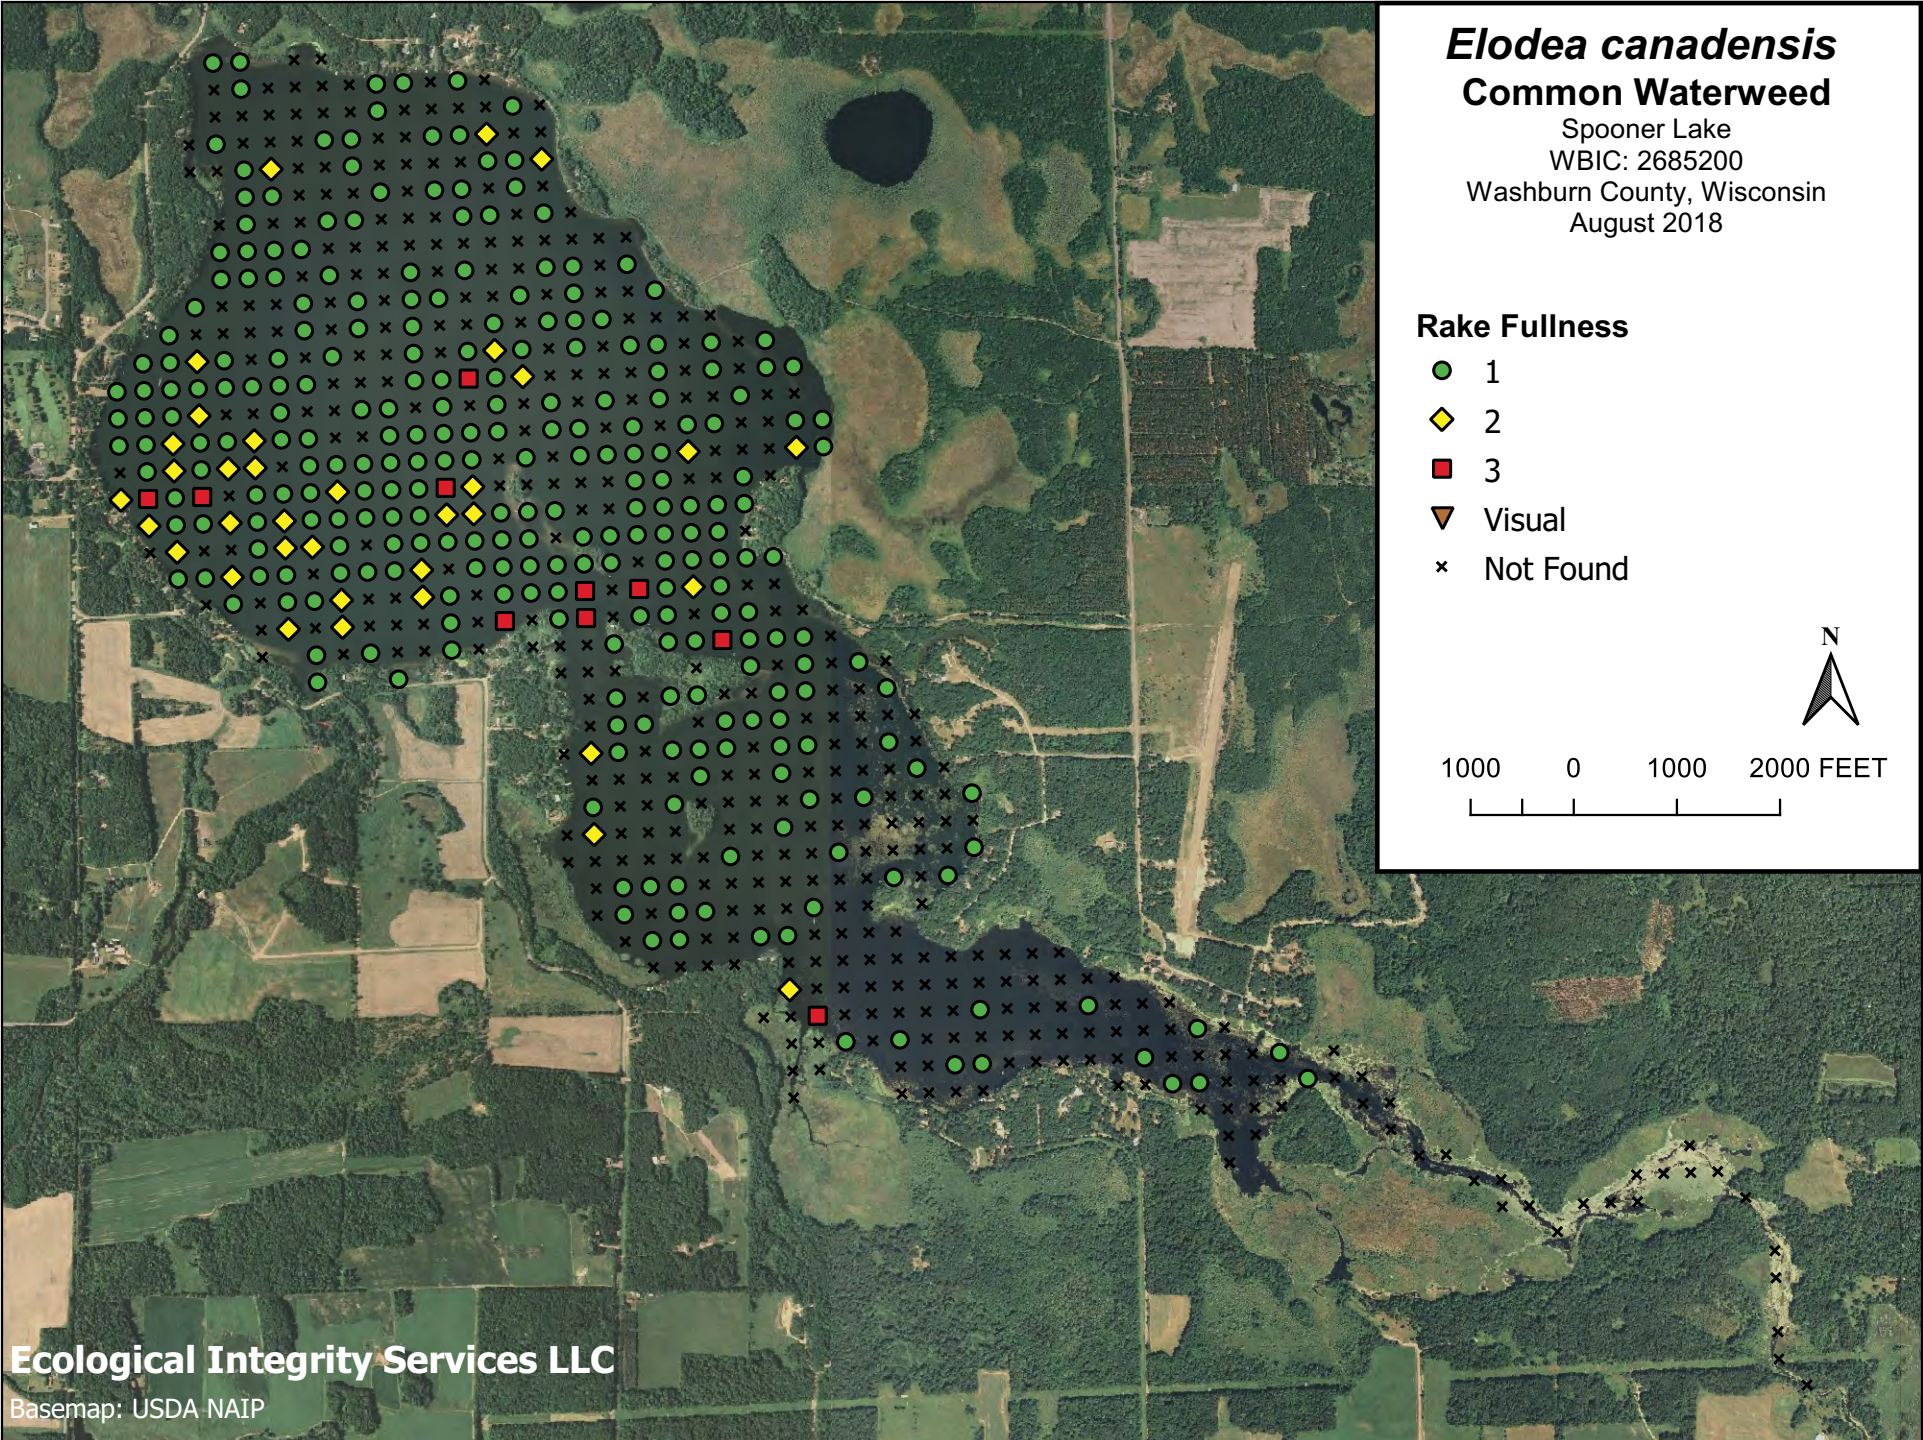

Elodea canadensis
Common Waterweed

Spoooner Lake
WBIC: 2685200
Washburn County, Wisconsin
August 2018

Rake Fullness

- 1
- 2
- 3
- ▼ Visual
- × Not Found

Ecological Integrity Services LLC

Basemap: USDA NAIP